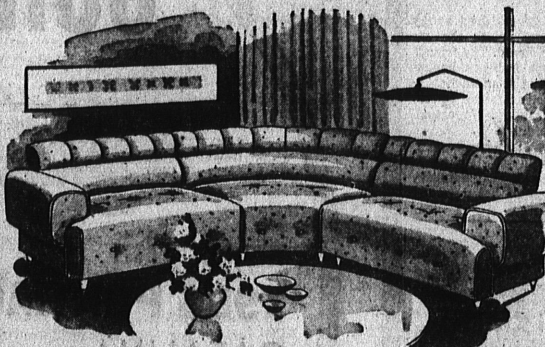

FALL SALE!

AT SILVER'S

HUGE DISCOUNTS ALWAYS!
----FOR EVERYBODY----

**NO CARD OR PASS
NEEDED AT SILVER'S!**

**CORNER
120th STREET
AND HAWTHORNE BLVD.
----IN HAWTHORNE----**

NO MONEY DOWN—TRADE IN YOUR OLD FURNITURE

2 PIECE DELUXE SECTIONAL

MODERN STYLING. DECORATOR COLORS.
MADE TO SELL FOR \$169.95! AT SILVER'S ONLY... **\$97⁵⁰**

3 PIECE 90 DEGREE CURVED SECTIONAL

FABULOUS TAILOR MADE IN CUSTOM
FABRICS! SAVE \$100 NOW AT SILVER'S..... **\$189⁹⁵**

MODERN HI-BACK ROCKERS

\$34⁹⁵

STURDY HI-BACK ROCKERS! YOUR
CHOICE OF FABRICS AND COLORS!

2 PIECE MAKE - A - BED LIVING ROOM SET

AN OUTSTANDING VALUE! USUALLY SELLS
FOR TWICE AS MUCH! SILVER'S SALE PRICE..... **\$99⁵⁰**