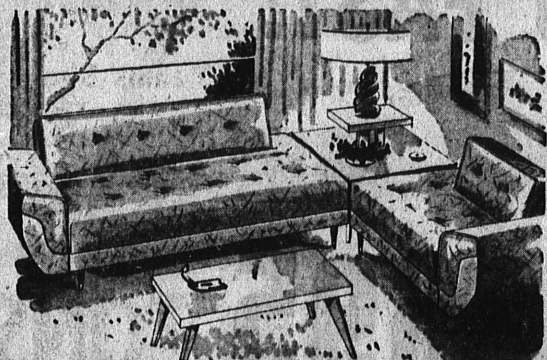

FALL SALE!

AT SILVER'S

HUGE DISCOUNTS ALWAYS!
----FOR EVERYBODY----

**NO CARD OR PASS
NEEDED AT SILVER'S!**

**CORNER
120th STREET
AND HAWTHORNE BLVD.
----IN HAWTHORNE----**

NO MONEY DOWN—TRADE IN YOUR OLD FURNITURE

2 PIECE DELUXE SECTIONAL

MODERN STYLING. DECORATOR COLORS.
MADE TO SELL FOR \$169.95! AT SILVER'S ONLY... **\$97⁵⁰**

3 PIECE 90 DEGREE CURVED SECTIONAL

FABULOUS TAILOR MADE IN CUSTOM
FABRICS! SAVE \$100 NOW AT SILVER'S..... **\$189⁹⁵**

MODERN HI-BACK ROCKERS

\$34⁹⁵

STURDY HI-BACK ROCKERS! YOUR
CHOICE OF FABRICS AND COLORS!

2 PIECE MAKE - A - BED LIVING ROOM SET

AN OUTSTANDING VALUE! USUALLY SELLS
FOR TWICE AS MUCH! SILVER'S SALE PRICE..... **\$99⁵⁰**