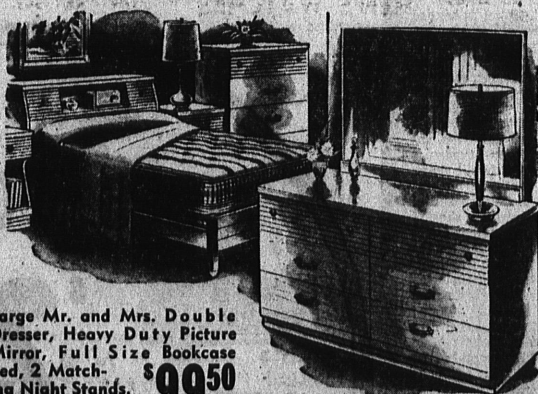

MODERN HI-BACK ROCKERS

\$34⁹⁵

STURDY HI-BACK ROCKERS! YOUR
CHOICE OF FABRICS AND COLORS!

2 PIECE MAKE - A - BED LIVING ROOM SET

AN OUTSTANDING VALUE! USUALLY SELLS
FOR TWICE AS MUCH! SILVER'S SALE PRICE..... **\$99⁵⁰**

LAVISH 5 PIECE BEDROOM SET

Large Mr. and Mrs. Double
Dresser, Heavy Duty Picture
Mirror, Full Size Bookcase
Bed, 2 Matching
Night Stands. Complete..... **\$99⁵⁰**

MATTRESS AND
BOX SPRING SET
\$44⁵⁰
Luxurious famous
make quality at
fabulous savings!
Fully Warranted!