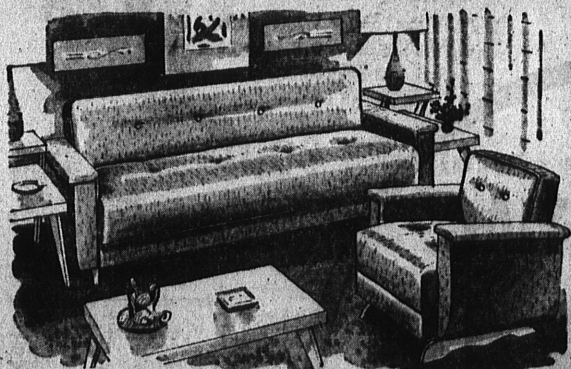

2 PIECE DELUXE SECTIONAL

MODERN STYLING. DECORATOR COLORS.
MADE TO SELL FOR \$169.95! AT SILVER'S ONLY... **\$97⁵⁰**

3 PIECE 90 DEGREE CURVED SECTIONAL

FABULOUS TAILOR MADE IN CUSTOM
FABRICS! SAVE \$100 NOW AT SILVER'S..... **\$189⁹⁵**

MODERN HI-BACK ROCKERS

\$34⁹⁵

STURDY HI-BACK ROCKERS! YOUR
CHOICE OF FABRICS AND COLORS!

2 PIECE MAKE - A - BED LIVING ROOM SET

AN OUTSTANDING VALUE! USUALLY SELLS
FOR TWICE AS MUCH! SILVER'S SALE PRICE..... **\$99⁵⁰**