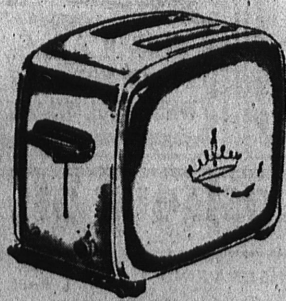

Watch it while it Pops!

SUPERIOR ELECTRIC CORN POPPER

50¢ DOWN 50¢ WEEK!

$299

FULLY ADJUSTABLE METAL IRONING TABLE

Will adjust to different heights for your convenience. Ironing table is complete with Firestone Foamex Pad. The legs are made of strong durable metal.

$6⁸⁸