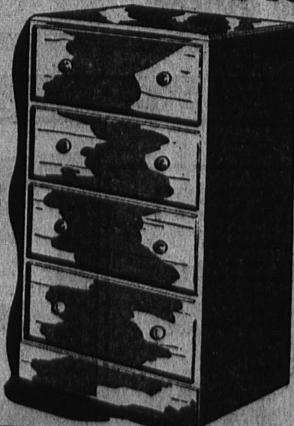

PAINT IT YOURSELF AND SAVE! 4-DRAWER CHESTS

LOTS OF STORAGE SPACE AT LOW COST!

ONLY $12⁸⁸

50¢ DOWN 50¢ WEEK