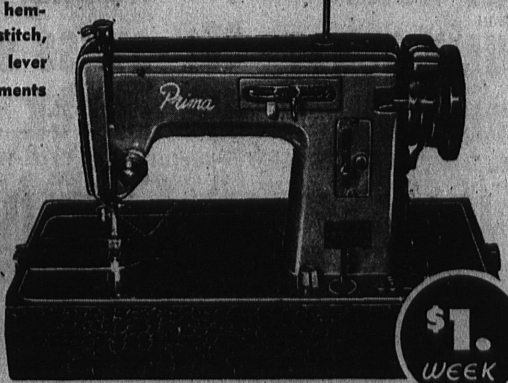

ZIG ZAG sewing machine

Sews button holes, embroiders, hem-stitches, zig-zag stitch, blanket stitch, straight stitch and darns. One lever does everything — No attachments needed for zig-zag stitching.

99⁸⁸ with carrying case