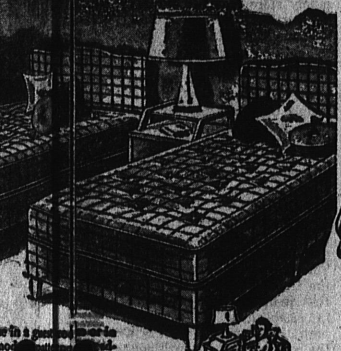

BUY for LESS... SELL for LESS!
HERE'S PROOF POSITIVE!

DOWN!
NO CASH to PAY!

STUDIO BED Ensemble

+ 2 + 2 + 2

IT ALL \$99⁸⁸

Use your CREDIT!

LUXE ENSEMBLE 60 PIECES AND SHEET ENSEMBLE

22x44" BATH TOWELS
3 of each color
Rose Dawn - Yellow - Sea Green