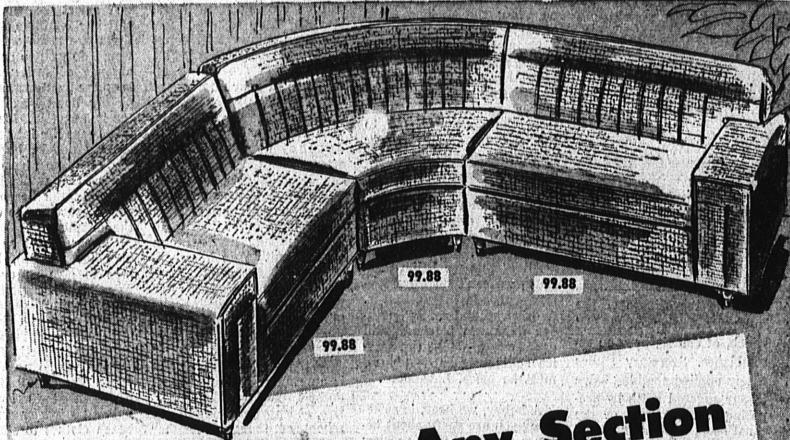

SHOP AT SEARS MONDAYS AND FRIDAYS 9:30 A.M. TO 9:15 P.M. Other days 9:30 A.M. to 5:30 P.M. Plenty of FREE Near-Entrance Parking

SEARS ROEBUCK AND CO. Jubilee Sale

HUGE SAVINGS ON ALL YOUR NEEDS

Your Choice - Any Section

139.95 Value
Foam Latex Cushioning

99⁸⁸
each section

You'll jump at the chance to get a value like this... modern-as-tomorrow sectional at big savings. Distinctively styled, sturdily constructed and cushioned in costly foam latex. Arms are comfortably wide, legs are tapered and footed with brass ferrules. Rich decorator fabrics are highlighted with glistening metallic threads... choice of Harmony House colors. Foam latex cushions reverse for longer wear.

9.99 DOWN, Sears Easy Terms