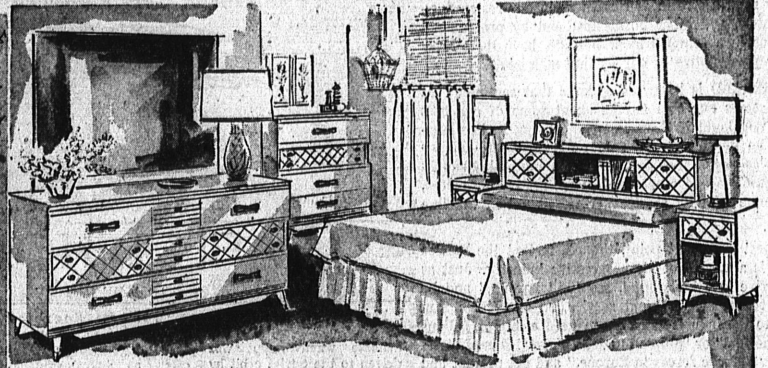

Special for Jubilee 4-Pc. Bedroom Group

159.95 Value
Modern Design

129⁸⁸

Special Jubilee price for modest budgets... handsome bedroom group with clean modern lines, ruggedly constructed with Tanguille mahogany veneers and finished in the new 'Mocha' tone that blends with any decor. Set includes 9-drawer triple dresser with plate glass mirror, bookcase headboard and 2 night stands. Center guided, dove-tailed drawers, tapered legs, brass ferrules.

12.99 DOWN, Sears Easy Terms
49.95 4-drawer chest... 44.88

Special Dinnerware Sale Imported China

Save 17.07 to 20.07
98-piece Service for 12

Regular 66.95
to 69.95
49⁸⁸
4.99 DOWN,
Sears Easy Terms

• Choice of 4 charming patterns