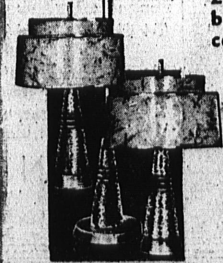

NO CASH DOWN
3 YEARS to PAY

NEW LOW PRICE!

Save Now!

WEST BEND
FLAVO-MATIC Automatic Percolator
\$9⁹⁵

50¢ A WEEK

Makes better coffee faster. Keeps it warm. Gleaming Chrome finish.

COMPLETELY ADJUSTABLE

COMPLETE WITH COVER & FIRESTONE FOAMEX PAD

IRONING BOARD

REG. 12.95

BOTH FOR \$9⁹⁵
50¢ DOWN
50¢ WEEK

3 MODERN LAMPS

Gold leaf design shades.

3-Way Floor Lamp, two 27-inch Table Lamps, brushed brass finish with ceramic inserts.

SET OF 3

\$19⁸⁸

50¢ A WEEK

14 Piece Punch Bowl SET

Large Bowl with Base
 12 Matching Cups

50¢ A WEEK

Holidays Ahead! Ideal for entertaining.

\$3⁹⁵

Corner Sartori & El Prado
DOWNTOWN TORRANCE
 FA 8-1252 Open Mon. & Fri 'til 8:30