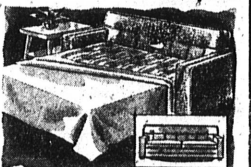

SILVER'S
120th STREET
CORNER
HAWTHORNE
BLVD.... IN
HAWTHORNE

CARLOAD OF FACTORY REJECTS AT SAVINGS OF 60% OFF!

THE GREATEST DINETTE **$39⁹⁵**
VALUE EVER OFFERED CHROME OR WROUGHT IRON
Values up to $119.00 • Now Complete Set for only

A one time deal — a carload of Chrome and Wrought Iron Dinettes, factory rejects. Hundreds to choose from. Cannot be repeated . . . Come and see this fabulous value — Table and 4 Chairs for only **$39⁹⁵** Complete

**COMPLETE SOFA BED OUTFIT!
EVERYTHING!**

$119⁹⁵

1. HERE'S WHAT YOU GET! . . .
2. GORGEOUS SOFA BED THAT OPENS INTO A BED
   - MATCHING LOUNGE CHAIR
   - LARGE COCKTAIL TABLE WITH A PLASTIC TOP
   - 2 CHOICE END TABLES • 2 CERAMIC LAMPS

**THREE
YEARS
TO PAY**

BUY ON
SILVER'S
EASY
TERMS

HARDWOOD
Kids Love 'Em — Daddy & Mom Will Love The Price!
MAPLE BUNK BEDS
COMPLETE WITH TWO MATTRESSES,
SPRINGS, RAILS AND LADDER!

THIS COMPLETE SET AT THE UNBELIEVABLY LOW PRICE OF ONLY **$69⁹⁵**

**Our Carload Purchase
SAVES YOU MONEY!**

Made by SIMMONS the greatest name in sleep
BOX SPRING AND INNERSPRING MATTRESS
$59⁹⁵
Per Set

Fully Guaranteed

Twin or Full Size

OPEN EVERY NIGHT 'TIL 9
ALL DAY SUNDAY

**Great August Galaxy Of
STAR VALUES!**

Featuring the Year's Greatest Bargains!

BEDROOM ENSEMBLE
Double Mr. and Mrs. Dresser
Heavy Duty Mirror
Bookcase
Bed
COMPLETE **$69⁵⁰**

Available in 4 different finishes

OUT-OF-STATE
AND LOCAL CREDIT
WELCOME!
(NO RED TAPE)

SILVER'S

512 N. Hawthorne Blvd.
Corner 120th St.,
in Hawthorne
OR 8-3159 OS 6-7792