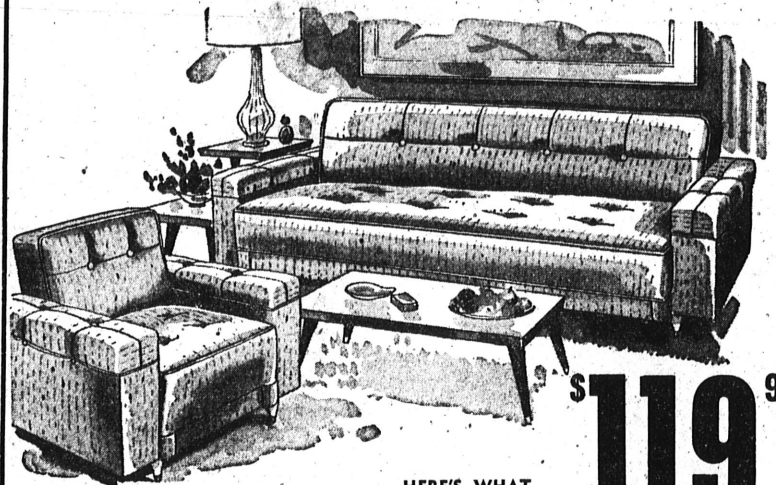

$119⁹⁵

1. HERE'S WHAT YOU GET! . . .
2. GORGEOUS SOFA BED THAT OPENS INTO A BED
   - MATCHING LOUNGE CHAIR
   - LARGE COCKTAIL TABLE WITH A PLASTIC TOP
   - 2 CHOICE END TABLES • 2 CERAMIC LAMPS

**THREE
YEARS
TO PAY**

BUY ON
SILVER'S
EASY
TERMS

HARDWOOD
Kids Love 'Em — Daddy & Mom Will Love The Price!
MAPLE BUNK BEDS
COMPLETE WITH TWO MATTRESSES,
SPRINGS, RAILS AND LADDER!