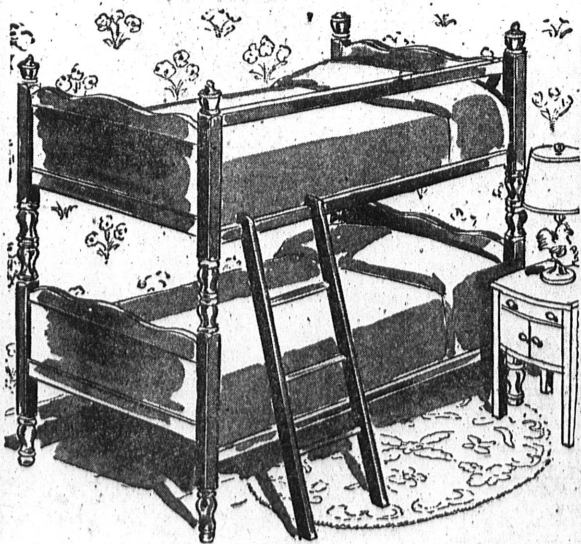

**THREE
YEARS
TO PAY**

BUY ON
SILVER'S
EASY
TERMS

HARDWOOD
Kids Love 'Em — Daddy & Mom Will Love The Price!
MAPLE BUNK BEDS
COMPLETE WITH TWO MATTRESSES,
SPRINGS, RAILS AND LADDER!

THIS COMPLETE SET AT THE UNBELIEVABLY LOW PRICE OF ONLY **\$69⁹⁵**

**Our Carload Purchase
SAVES YOU MONEY!**

Made by SIMMONS the greatest name in sleep
BOX SPRING AND INNERSPRING MATTRESS
\$59⁹⁵
Per Set

Fully Guaranteed

Twin or Full Size

OPEN EVERY NIGHT 'TIL 9
ALL DAY SUNDAY