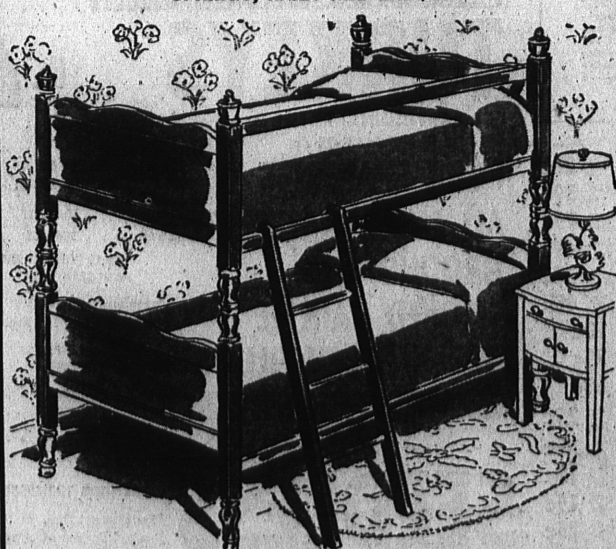

OUR GIFT TO BABY

HARDWOOD CRIB AT

\$2795

FREE Wetproof Mattress WITH EVERY

HARDWOOD Kids Love 'Em — Daddy & Mom Will Love The Price!

MAPLE BUNK BEDS

COMPLETE WITH TWO MATTRESSES, SPRINGS, RAILS AND LADDER!

THIS COMPLETE SET AT THE UNBELIEVABLY LOW PRICE OF ONLY

\$69⁹⁵

BUY ON SILVER'S EASY TERMS

THREE YEARS TO PAY

Complete Sofa Bed Outfit!

\$119⁹⁵ COMPLETE

Everything!

HERE'S WHAT YOU GET!

- Gorgeous Sofa That Opens Into A Bed!
 - Matching Lounge Chair
 - Large Cocktail Table With A Plastic Top
 - 2 Chic End Tables
 - 2 Ceramic Lamps
- EASY TERMS!**

OPEN EVERY NIGHT TIL 9 ALL DAY SUNDAY

Great August Galaxy Of STAR VALUES!

Featuring the Year's Greatest Bargains!

BEDROOM ENSEMBLE
Double Mr. and Mrs. Dresser
Heavy Duty Mirror

Bookcase Bed **\$69⁵⁰ COMPLETE**