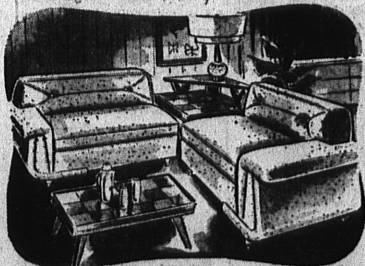

\$59⁹⁵

A ONE TIME DEAL — A CARLOAD OF HARDWOOD MAPLE DINETTES FACTORY REJECTS. HUNDREDS TO CHOOSE FROM. CANNOT BE REPEATED . . . COME AND SEE THIS FABULOUS VALUE — TABLE AND 4 CHAIRS FOR ONLY

\$59⁹⁵

Choose This Enraving SECTIONAL BUY!

A spectacular value that's so smart in so many different settings! Designed with new sculptured detailing and well trimmed Built with resilient innerspring construction that provides deep comfort! **\$9500**