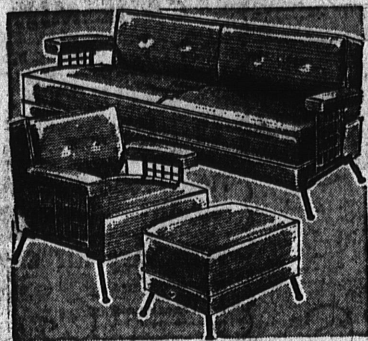

SALES for HOMES

SHOP AT SEARS MONDAYS AND FRIDAYS 9:30 a.m. to 9:15 p.m. Other Days 9:30 a.m. to 5:30 p.m. Park FREE

TWEED VISCOSE CARPET
Improved modern tweed carpet gives you more carpet quality for less money. Glowing "dyed-thru" colors stay bright, resist stain. 9' or 12' wide.
Regular 6.95
5⁸⁸ square yard

SOFA-BED AND CHAIR SET
Modern black wrought iron sofa-bed and club chair with brass grill work. Metallic tapestry cover in choice of colors. Sofa opens to double bed. 3-pc. set with Ottoman 114.88
119.50 Value
99⁸⁸ 9.99 DOWN Sears Easy Terms

FOLDING ALUMINUM CHAISE
Save \$31. Super-comfortable chaise lounge. Colorful Saran plastic webbing, lightweight frame. Easy to clean. Folds compactly for trips.
Regular 19.88
16⁸⁸

Regular 1.49
Extra Wide Rayon Panels
1²⁷ ea.
Get luxuriously soft fullness with these extra wide ivory white panels. Save both time and money... takes less per window. 60" wide, 81" long.