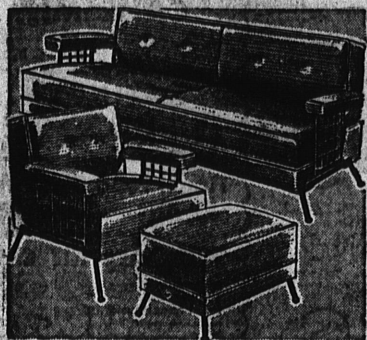

SEARS INGLEWOOD SALES for HOMES

SHOP AT SEARS MONDAYS AND FRIDAYS 9:30 a.m. to 9:15 p.m. Other Days 9:30 a.m. to 5:30 p.m. Park FREE

TWEED VISCOSE CARPET
Improved modern tweed carpet gives you more carpet quality for less money. Glowing "dyed-thru" colors stay bright, resist stain. 9' or 12' wide.
Regular 6.95
5⁸⁸
square yard

SOFA-BED AND CHAIR SET
Modern black wrought iron sofa-bed and club chair with brass grill work. Metallic tapestry cover in choice of colors. Sofa opens to double bed. 3-pc. Set with Ottoman 114.88
119.50 Value
99⁸⁸
9.99 DOWN Sears Easy Terms

FOLDING ALUMINUM CHAISE
Save \$31! Super-comfortable chaise lounge. Colorful Saran plastic webbing, lightweight frame. Easy to clean. Folds compactly for trips.
Regular 19.88
16⁸⁸

Regular 1.49
Extra Wide Rayon Panels
1²⁷
ea.
Get luxuriously soft fullness with these extra wide ivory white panels. Save both time and money...takes less per window. 60" wide, 81" long.