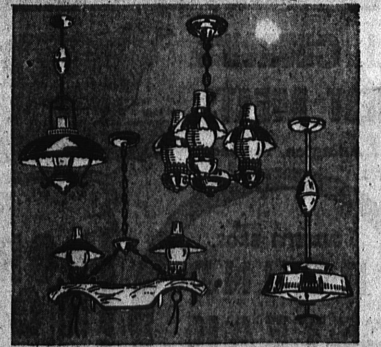

Special Buy! Silverplated Table Service
11⁸⁸
Complete 42-piece set of silverplate in beautiful 'Serenade' pattern. Tradition plus quality materials. Service for 8. Save now!

Modern Decorator Clocks
Dramatically designed timepieces in choice of 2 styles. Square and diamond shapes in wide modern wooden frame, intricately patterned face.
19.95 Value
9⁹⁹
plus tax

BIG AUTOMATIC SKILLET
Factory closeout! All top quality with automatic heat control, 100-watt range type heating. Holds 6 to 8 generous servings. Smartly styled so you can bring it to the table.
24.95 Value
9⁹⁷
Lid Extra 1.97