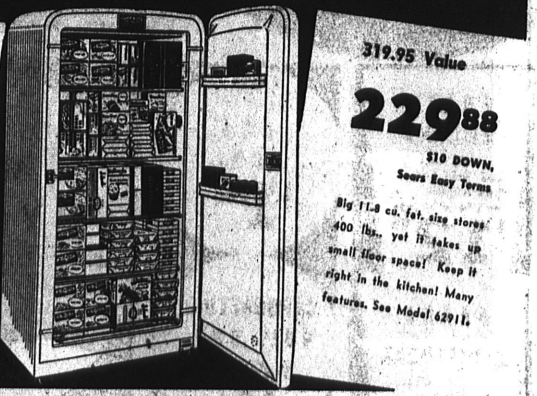

**13.6 Cu. Ft.\* Coldspot With Sub-Zero Freezer**

349<sup>95</sup> VALUE **279<sup>88</sup>**

ONLY \$10 DOWN, Sears Easy Terms

- Big sub-zero freezer keeps food up to one year.
- Large fresh-food storage area, movable shelves.
- Dairy Mart in door for butter and cheeses.

Here's the food storage convenience you've dreamed of for your kitchen! Roomy fresh food area has high, wide shelves that store even a large roast for fowl. Separately insulated freezer chest, 5 servi-shelves on the door put often-used items at your fingertips. Plenty of room for milk and bottles in the sliding bottle basket. See Model K 12 CS. \*gross cu. ft.

**15 Cu. Ft. Chest Freezer**

**Roomy Upright Freezer**

**Griddle-Top 36" Gas Range**

199<sup>95</sup> VALUE **149<sup>88</sup>**

\$5 DOWN, Sears Easy Terms

Compare the low price on the "matchless" Kenmore! Le-input pilots use less gas... keep kitchens cooler! Porcelain enameled inside and out for easier cleaning. Large slide-out broiler, automatic lighting, other features. See Model 213610.

- All burners light automatically.
- Full-size... packed with features.
- Money-saving low budget price.

**Fully Automatic Gas Range 219.95 Value 179.88**  
 \$5 DOWN, Sears Easy Terms  
 Kenmore 30" Range loaded with expansive features! Big 25" oven, aluminum griddle. Model 203527.