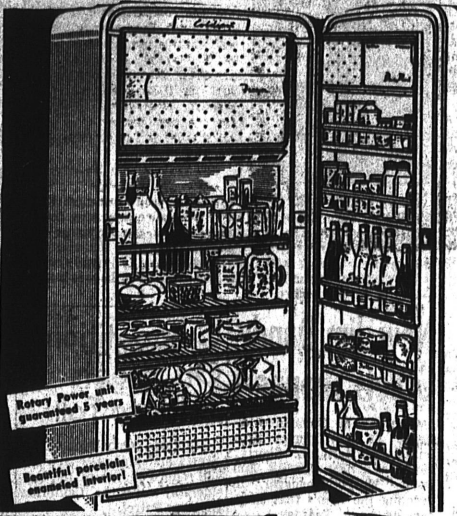

# NATIONAL SEARS HOME APPLIANCE SALE

Year's Lowest Prices... Year's Best Values! Starts Today!

**SAVE 45.07 BIG**  
**Kenmore WASHER 199<sup>88</sup>**

ONLY \$5 DOWN, Sears Easy Terms

Formerly Sold for 244.95  
 Now you can make every washday an easy day if you put this wonderful Kenmore to work for you... and you save in the bargain! Just load the big 9-lb. tub, set and forget it... Kenmore automatically washes, rinses and spin-dries your clothes. Flexible cycle permits you to skip, repeat, lengthen or shorten any phase of washing operation. Water selector control protects fabrics. Ask to see Model 563540, now and SAVE!

**13.6 Cu. Ft.\* Coldspot With Sub-Zero Freezer**

349<sup>95</sup> VALUE **279<sup>88</sup>**

ONLY \$10 DOWN, Sears Easy Terms

- Big sub-zero freezer keeps food up to one year.
- Large fresh-food storage area, movable shelves.
- Dairy Mart in door for butter and cheeses.

Here's the food storage convenience you've dreamed of for your kitchen! Roomy fresh food area has high, wide shelves that store even a large roast for fowl. Separately insulated freezer chest, 5 servi-shelves on the door put often-used items at your fingertips. Plenty of room for milk and bottles in the sliding bottle basket. See Model K 12 CS. \*gross cu. ft.