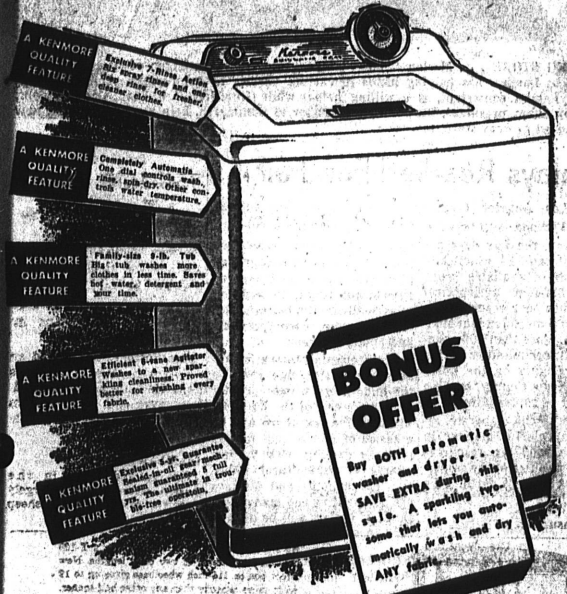

# NATIONAL SEARS HOME APPLIANCE SALE

Year's Lowest Prices... Year's Best Values! Starts Today!

**SAVE 45.07 BIG**  
**Kenmore WASHER 199<sup>88</sup>**

ONLY \$5 DOWN, Sears Easy Terms

Formerly Sold for 244.95  
 Now you can make every washday an easy day if you put this wonderful Kenmore to work for you... and you save in the bargain! Just load the big 9-lb. tub, set and forget it... Kenmore automatically washes, rinses and spin-dries your clothes. Flexible cycle permits you to skip, repeat, lengthen or shorten any phase of washing operation. Water selector control protects fabrics. Ask to see Model 563540, now and SAVE!

**Save 40.07 Kenmore Electric Dryer**  
 Formerly 199.95  
**159<sup>88</sup>**  
 \$5 DOWN, Sears Easy Terms  
 Dries full 9-lb. load quickly. Fabric soft lets you dial correct heat for every fabric. See Model 563870.  
**GAS DRYER, Model 563770 199.88**

- All burners light automatically.
- Full-size... packed with features.
- Money-saving low budget price.

**Fully Automatic Gas Range 219.95 Value 179.88**  
 \$5 DOWN, Sears Easy Terms  
 Kenmore 30" Range loaded with expansive features! Big 25" oven, aluminum griddle. Model 203527.