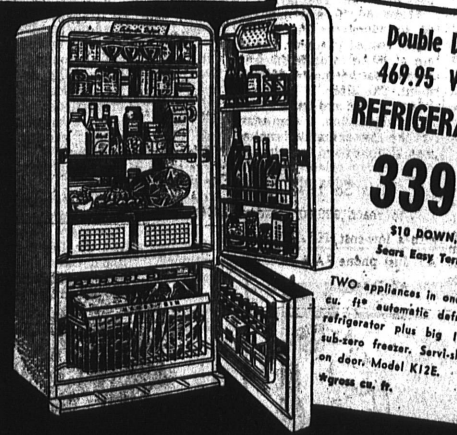

**NATION-WIDE SERVICE**  
 For your Sears appliances, we'll always be as near as your telephone. In Los Angeles, area phone LU 2-4811, MA 5-4611 or toll free 800 4-4111.

**Kenmore Automatic IRONER 129<sup>88</sup>**  
 \$5 DOWN, Sears Easy Terms  
 Safe thermostat control protects fabrics. Convenient fingertip and knee controls. Model 553400.

**13.6 Cu. Ft.\* Coldspot With Sub-Zero Freezer**

349<sup>95</sup> VALUE **279<sup>88</sup>**

ONLY \$10 DOWN, Sears Easy Terms

- Big sub-zero freezer keeps food up to one year.
- Large fresh-food storage area, movable shelves.
- Dairy Mart in door for butter and cheeses.

Here's the food storage convenience you've dreamed of for your kitchen! Roomy fresh food area has high, wide shelves that store even a large roast for fowl. Separately insulated freezer chest, 5 servi-shelves on the door put often-used items at your fingertips. Plenty of room for milk and bottles in the sliding bottle basket. See Model K 12 CS. \*gross cu. ft.