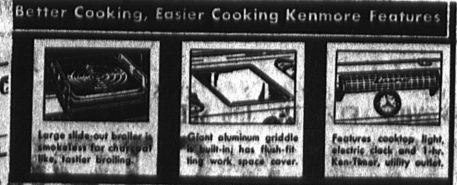

**15 Cu. Ft. Chest Freezer**

**Roomy Upright Freezer**

**Griddle-Top 36" Gas Range**

199<sup>95</sup> VALUE **149<sup>88</sup>**

\$5 DOWN, Sears Easy Terms

Compare the low price on the "matchless" Kenmore! Le-input pilots use less gas... keep kitchens cooler! Porcelain enameled inside and out for easier cleaning. Large slide-out broiler, automatic lighting, other features. See Model 213610.

- All burners light automatically.
- Full-size... packed with features.
- Money-saving low budget price.

**Fully Automatic Gas Range 219.95 Value 179.88**  
 \$5 DOWN, Sears Easy Terms  
 Kenmore 30" Range loaded with expansive features! Big 25" oven, aluminum griddle. Model 203527.