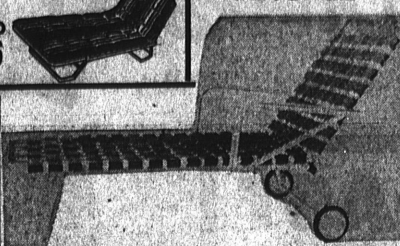

CHAISE SET

POLISHED TUBULAR ALUMINUM

1. Completely Adjustable ● Full Reclining
   - Big Rubber Tires
2. Complete with 18-lb. Box Pad
   In Beautiful Val-Dyad Colors

WHILE THEY LAST $16⁸⁸

CHAISE LOUNGE

ALL METAL — RUST RESISTANT

COMPLETE WITH PAD IN PACIFIC STORES ONLY **$866**

SERAN CHAISE LOUNGE

Polished tubular aluminum, with wheels. Heavy Seran strapping for long wear. Bright modern colors. 4 Adjustable positions. **$18⁸⁸**