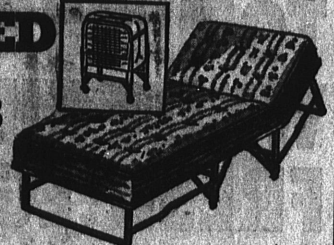

50c DOWN — 50c WEEK!

TV CLEARANCE

Famous Models
ALL SIZES

We are clearing our supply of T.V. sets—Come in and take advantage of these big savings.

USED T.V. SETS
from $29.95

NO CASH DOWN
YEARS TO PAY!

9x12 Rug Buy!

Reversible Soft Textured
RUGS
$29⁸⁸

50c DOWN • 50c WEEK!

Blend of fibre and yarn, soft textured. Lays flat and firm. Easy to clean. Style-right colors and it's reversible!