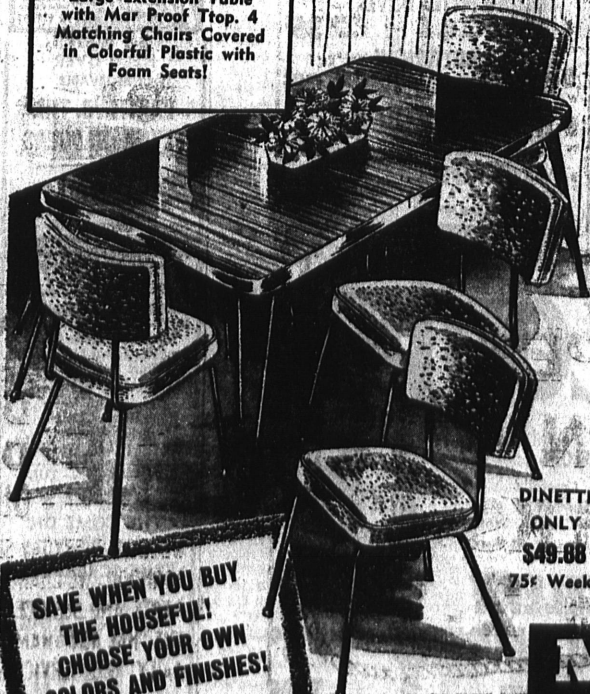

DINETTE ONLY
$49.88
75¢ Week!

SAVE WHEN YOU BUY THE HOUSEFUL! CHOOSE YOUR OWN COLORS AND FINISHES!

FREE with 3 Room Group
42 Pc. Cannon Sheet & Towel Set