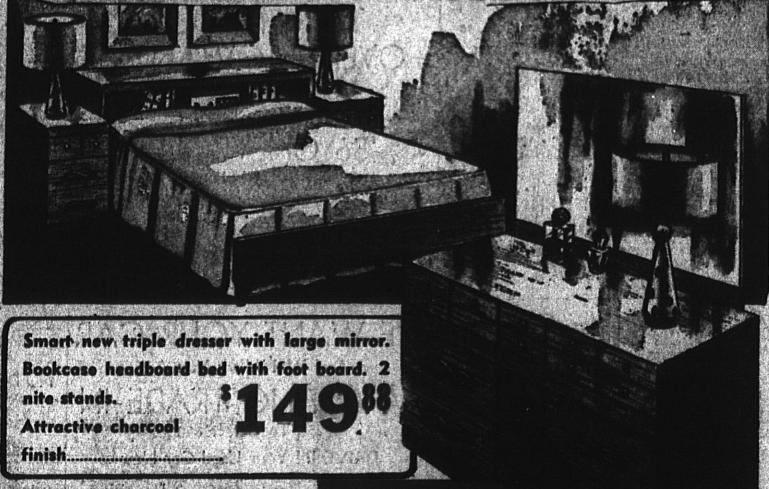

5 pc. Charcoal BEDROOM

Smart new triple dresser with large mirror. Bookcase headboard bed with foot board. 2 nite stands. Attractive charcoal finish

$149⁸⁸

50 PER WEEK

Now Father Can Really RELAX!

Comfortable CLUB CHAIR