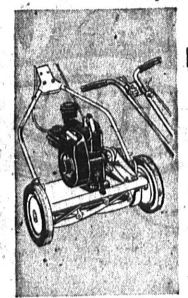

**Adjustable Steel Ironing Board**  
Regular 7.49  
**5.99**  
"Multi-Hite" adjustment from 26" to 35" for sit-down or stand-up ironing. 15x54" size.  
3.95 Laundry Cart 2.99  
5/8" steel tubing, heavy drill bag. Folds compactly.

**59.95 Garbage Disposer**  
Whisks away leftovers, peelings like magic. Easy to install. Vibration-free.  
**49.88**  
\$5 DOWN.

**\$95 Dunlap Power Mower**  
**69.99**  
\$7 DOWN, Sears Easy Terms  
High carbon steel 5-blade reel and knife bed. Powered by 1.6 HP, 4-cycle gasoline engine—Throttle, clutch control pad on handle. Efficient belt and chain drive operation.