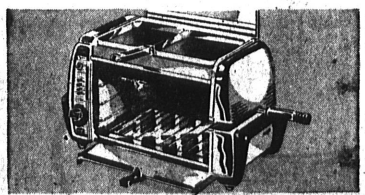

"Custom" Roto-Broil
Features a handsome gold front panel with pilot light. Infrared cooking with push-button 3-heat control, timer and convenience outlet.
29.88
2.99 DOWN, Sears Easy Terms
"King Size" 39.88 "Capri" 49.88

Modern Sofa Sleeper
With Foam Latex Cushioning
Regular 199.95
179.88
17.99 DOWN, Sears Easy Terms

Handsome sofa by day... converts to comfortable full size bed at night. 220-coil innerspring mattress, easy operating steel mechanism with positive lock. Reversible foam latex cushions. Metallic chromium tapestry cover. Harmony House colors.

SAVE 30.07 on Modern Console
21" Silvertone TV
Regular 199.95
169.88
$5 DOWN, Sears Easy Terms

Stunning "nu-look" mahogany finish cabinet on satin-gold color legs. 14 KV chassis with 14,000 volts of picture power and big gain cascade fringe area tuner. Model 6164.
Above set in blonde finish Reg. $209.95
179.88