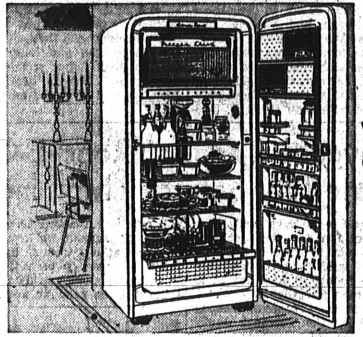

**13.7 Cu. Ft. Coldspot**  
SAVE 40.07—Regular 299.95  
Automatic-defrost refrigerator with lots of storage space for all your food. Includes big 49-lb. capacity freezer chest. 12.1 cu. ft. net. See Model K12Z.