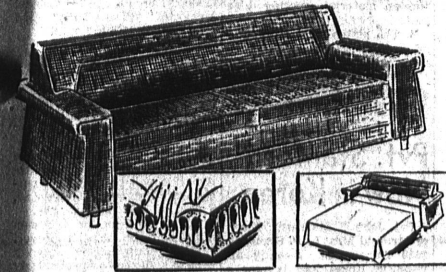

Save 30%, Wilton Carpet 688 sq. yd. Regular 9.95
High Back Rocker 47.50 Value 39.88
Luxurious multi-level pile of finest wool and rayon. Many colors. 9', 12' widths. Waxed and button trimmed.