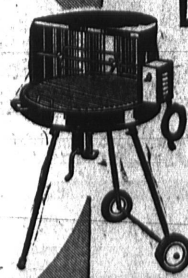

CANDY FRUIT SLICES
California assorted fruit candy slices, in clear cello bag... guaranteed fresh.
2-LB. BAG **37c**

NESTLE'S CHOC. QUIK
Check this Sav-on price on Nestle's popular family breakfast... full 2 3/4-lb. carton.
79c

BUBBLE BATH
Bubble Bouquet in 5 fragrances... 20 baths in each box... just 10¢ per bath.
5 Boxes of 20 **95c**

WELCH'S Grape Juice
1 1/2 pint SPECIAL **29c**

LIBBY 10 1/2-OZ. GOBLET
5 for **1.00**

LIBBY EMERALD FLAIR 10-OZ. BEVERAGE GLASSES
Box of 8 for **79c**

Baby Bargains Baby Food
All popular Gerber's strained varieties.
12 cans for **89c**

PLASTIC Baby Pants
MADE BY EMPIRE
Boilable, waterproof, guaranteed.
CHOICE OF 6 COLORS 5 Pair **1.00**

Gauze Diapers
21x40 - not hemmed.
doz. **2.49**

AJAX
The popular foaming cleanser! Save now at this special Sav-on price! Check it for value.
3 for **29c**

POWDER
Whisper's "Blue Fern" in Wood Nymph fragrance, with bath size puff.
2 Boxes **1.00**

Nestle's Giant Bars
Popular Nestle's giant bars of assorted chocolate... In Sav-on's Candy Dept.
3 for **1.00**

Candy Nut LOGS
Your choice of 8-oz. pecan log, 6-oz. brazil log, or 6-oz. coconut log.
3 for **1.00**

Hooded Barbecue
● Adjustable Height Grill
● 24" Heavy Steel Firebowl
● Chrome-plated spit
● Reg. 29.95. At Sav-on with motor **17.95**
26.95

FOLDING YACHT CHAIR
Flat arm rests, canvas back & seat.
2.98

CANVAS BACKREST
for extra comfort at the beach
folds easily **1.29**

Folding Camp Stool
Gayly striped canvas hardwood frame **79c**