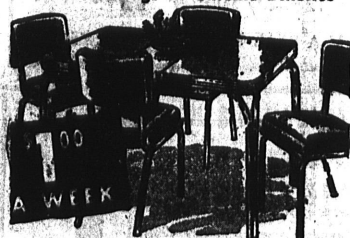

36 MONTHS TO PAY ON APPLIANCES

Smash Savings In Chrome Dinettes

Chrome Dinette, Reg. 59⁹⁵
5-Piece Dinette has marproof top, plastic upholstered chair. Choice of color. **$49⁸⁸**