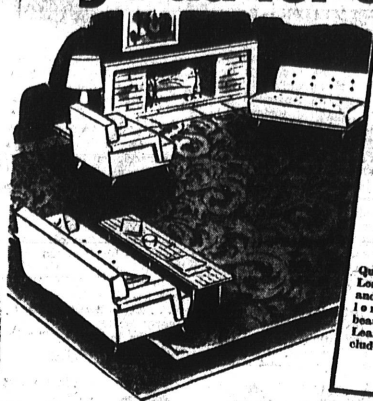

Rug Pad for only 1c..

With the purchase of this fine **MOHAWK** Luster Ray **9x12 Rug $49⁸⁸**

Quality, Value and Beauty! Long staple "Duron" rayon and strong body yarns for long life wear. Choice of beautiful floral, scroll and leaf designs. Rug pad included for only 1 cent. **75¢ WEEK**