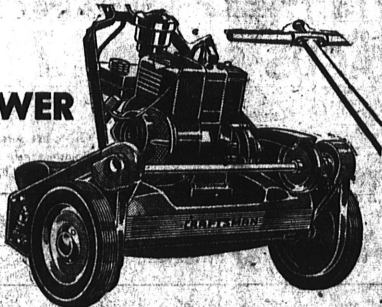

Regular $110 POWER MOWER

89⁹⁹

Regular 7.98 Plastic Hose

5⁹⁹

Rubber Hose

Regular 7.69. Weighs 25% less than ordinary rubber hose. Rayon tire cord reinforced. 50-ft. brass couplings. 75 FT. REG. 11.00, SALE 8.00

5⁹⁹

Rugged Hand Mower

Regular 23.95. Blades closer bed knife for quiet operation. All-steel. Adjustable height of cut.

18⁸⁸

Power Edger-Trimmer

Regular 39.95. Trims and edges grass, trims hedges, tool. Electric power model. Simple to operate.

33³³

Garden Wheelbarrow

Regular 10.95. Easy to balance, even when full. Big steel tray holds 2 cu. ft. loads. 10" wheel. Save.

6⁹⁹