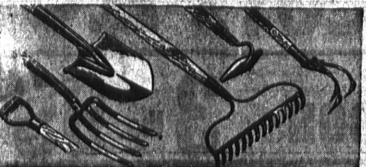

2.19-2.98 Garden Tool Group

1⁸⁸ ea.