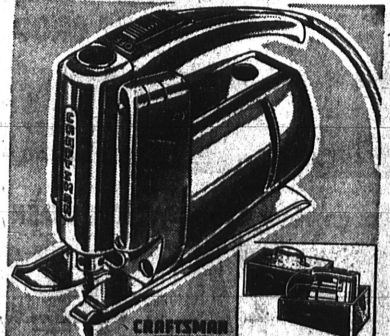

Assorted Craftsman Hand Tools

4⁹⁸ ea.