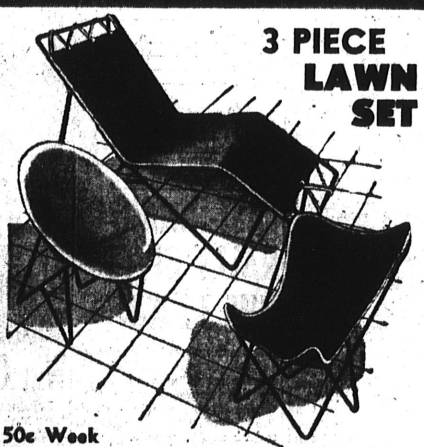

3 PIECE LAWN SET

50c Week

$22⁸⁸