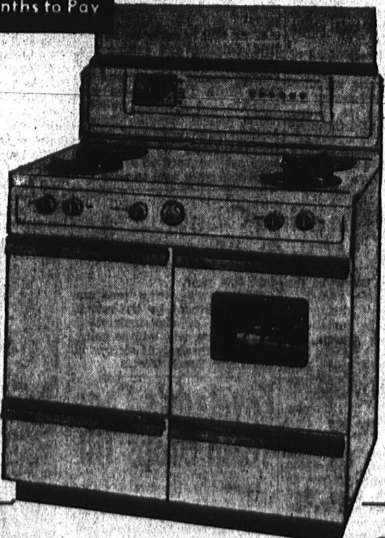

DELUXE 36" RANGE MODEL LS751

$229⁹⁵

Truly a Deluxe Gas Range at a reasonable price.