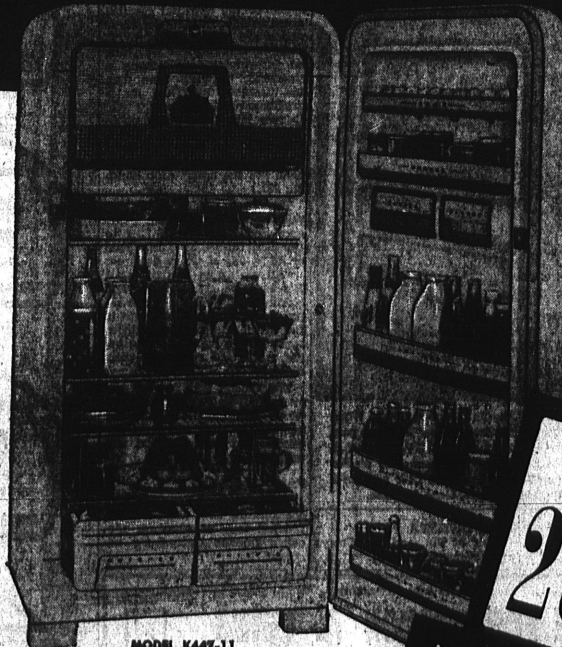

SAVE
$500
ON THIS BIG
10.6 CU. FT.
KELVINATOR
Regular
$289⁹⁵

NOW ONLY
239⁹⁵

NO CASH DOWN!
**36 MONTHS
TO PAY!**