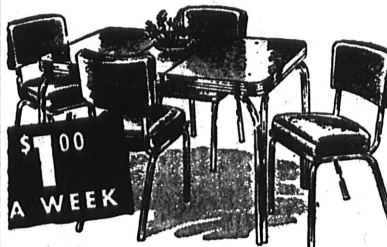

36 MONTHS TO PAY

ON APPLIANCES

Smash Savings in Chrome Dinettes

$1⁰⁰
A WEEK

Chrome Dinette, Reg. 59⁹⁵
5-Piece Dinette has marproof top, $49⁸⁸
plastic upholstered chair. Choice of color...

Portable Bar-B-Que

Everything you need for outdoor cooking. Folds up like a suitcase. Just the thing for patio, back yard or picnic. Complete with Hood and Spit...

14⁸⁸