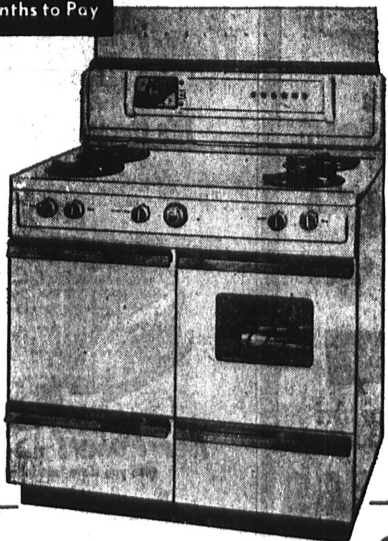

BIG 36" RANGE
Model S740

NO CASH DOWN!
36
Months to Pay

$119⁹⁵

DELUXE 36" RANGE
MODEL L5751

$229⁹⁵

Truly a Deluxe Gas Range at a reasonable price.