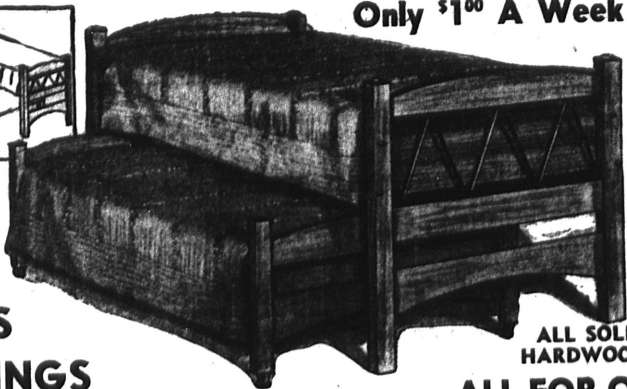

6-Pc. Lined Oak TRUNDLE BED OUTFIT

ALL SOLID
HARDWOOD