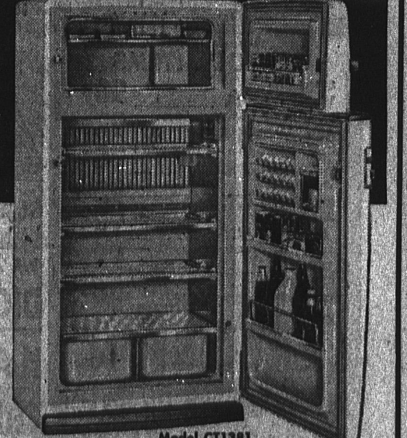

YOUR CHOICE
Auto Pop-Up Toaster - Steam-Dry Iron
888
Orig. $24.95
Easy to read dial. Instant conversion to Dry Ironing.

TALL BOY 24" BRAZIER BAR-B-QUE
Includes: Metal hood, Automatic Spit, Heavy Tubular Tapered Legs, Rolls on big Rubber Tires, Heavy Gauge Steel Bowl, Crank adjusts up or down. Rust Resistant Baked Enamel Finish, Pitted Grill, Revolves Orig. $39.95
$1995 Complete

COURTESY TO RETAIL STORES IN QUANTITIES - BRING YOUR REBATE CARD.

3-ROOM OUTFIT!
Complete
TRACT HOME GROUP
AT KENT'S ONLY
$288
30 Months to Pay

Beautiful 7-Piece Modern Bedroom Includes Innerspring Mattress & Box Spring

NOW PRICED LOWER THAN YOU WOULD EVER DREAM POSSIBLE!

124 Cu. Ft. Capacity with Huge Separately Sealed Off Food Freezer!

- Stores over 80 lbs. frozen food safely as long as one year.
- Full width, Super Speed Freezing Shelf and Bottom Freezing Surface: fast freeze foods at zero temperatures!
- No defrosting evert!
- 2 extra large porcelain crispers
- Slide out shelves!

REMEMBER
Our Prices Also Include: FREE Delivery, Fed. Ex Tax, Installation, 5 Year Guarantee, 1 yr. Service Policy!
NO MONEY DOWN 30 MONTHS TO PAY! AS LOW AS $1.85 PER WEEK! NO TRADE NECESSARY!

kent stores

Admiral 2-DOOR Dual-Temp

COMBINATION REFRIGERATOR-FREEZER

Model CT1301
NO MONEY DOWN 30 MONTHS TO PAY! AS LOW AS $1.85 PER WEEK! NO TRADE NECESSARY!

Hundreds of Typical Values Throughout the Store!
HURRY ON DOWN!
Plenty of Free Parking!
Open Daily 9 to 9
Sunday 11 to 6
364 N. HAWTHORNE BLVD. IN HAWTHORNE OS. 57196