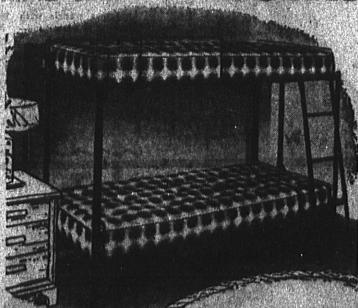

FOLD-A-BUNK

$149⁹⁵

**1.49
WEEK!**