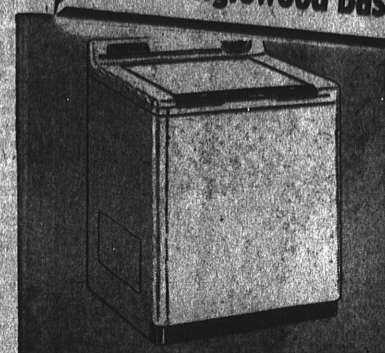

Kenmore Automatic Washer

Reg. 259.95, Save 45.07
Washes all fabrics safely, thoroughly. Just load it, set it and forget it. Handles big 9-lb. loads. Suds Saver Model $10 extra.

214⁸⁸

8% DOWN
Sears Easy Terms