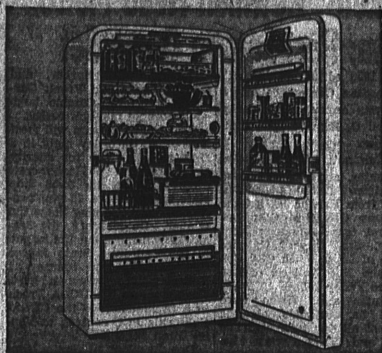

Super-Mart Refrigerators

Reg. 349.95, Save $65.07 Now
Huge 11.2 Coldspot Super-Mart with 52.6-lb. slideout freezer section on bottom. 5-yr. protection plan. Save on Medal J.I.C.

284⁸⁸

8% DOWN
Sears Easy Terms