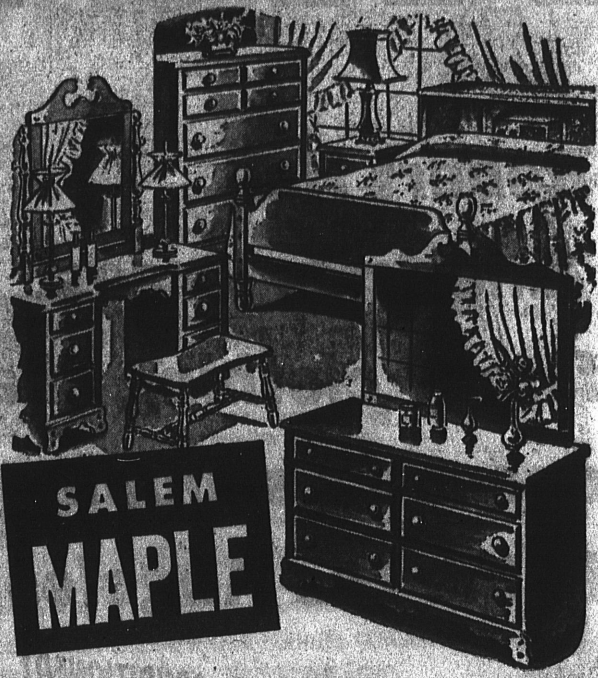

\$179⁹⁵

SALEM MAPLE

5 PIECE MAPLE SUITE

Double Dresser with Mirror, Headboard Bed and 2 Night Tables. All hardwood in glowing Maple finish. Beauty at a new low price. Vanity \$59.95. 5 drawer Chest \$52.95. Low Post Bed \$44.95. Chest on Chest \$64.95. Available to complete your Maple Bedroom.