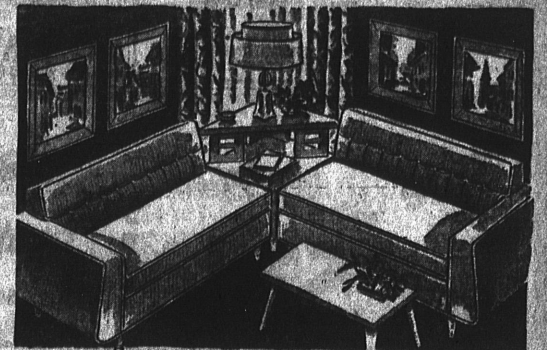

**SPECIAL SALE VALUES THROUGHOUT THE STORE
SAVE UP TO 50% ON FURNITURE OF
GOOD LOOKS . . . QUALITY . . . TODAY'S STYLING
HAVE THE HOME OF YOUR DREAMS AT BIG SAVINGS!**

**T MATTRESS
at Time Ever!**

duced to
9

LIFE

© 1955, LEE'S, INC.

ALL THE CREDIT YOU NEED!

Gorgeous New 3 ROOM HOME OUTFIT

30 Mos. To Pay

EASY TERMS $299.95 COMPLETE.

THE LIVING ROOM
Includes Bed Divan and Matching Chair or Smart Modern Sectional — swank, plastic-top, oak corner, step, and cocktail tables, modern, plastic-covered occasional chair lamps. **$129.95** in this amazing offer.

THE BEDROOM
This sensational bargain room group includes the handsome bookcase headboard bed, spacious roomy double dresser, inspring mattress and box spring. A gorgeous modern bedroom at an unbelievably low **$129.95** Price.

THE DINETTE
Modern Double Leg Chrome Dinette! Ultra smart, expertly built, easy to clean! Gleaming tubular chrome framed Mar and stain-defying plastic table top! Padded seats and backrest choice of patterns and colors. You'll be thrilled with this big dinette value. **$39.95**

$2.95 WEEK PER BUYS ALL THESE PIECES

COLOSSAL SECTIONAL, BUY!
Giant savings now on this 2-piece fashion sectional! You'll use it as a long sofa, in corner, conversational, and other smart arrangements! Your choice of fabrics or colors. **$79.95**

COME IN AND GET YOURS TODAY

This is the *Special offer* on **Gibson Ice Slice Tray** offered by **ARLENE FRANCIS** on NBC HOME SHOW

$3.00 VALUE ONLY 89¢ When you bring in this ad

- MAKES 38 THIN ICE SLICES. You'll love these thin slices. They cool better, open faster, and you get more in the glass.
- EASY AUTOMATIC EJECTION. Simply lift the lever and 38 slices pop out. Choose one of a dozen patterns to suit your taste.
- SMART, NEW Copper Tone Styling. It's got an appeal established in polished copper and stainless steel.

There's a beautiful new Gibson just for you . . . a size for every family . . . a price for every purse.

Now! Come in today, see the new 1956 Gibson appliances and get your beautiful Ice Slice Tray for only 89¢.