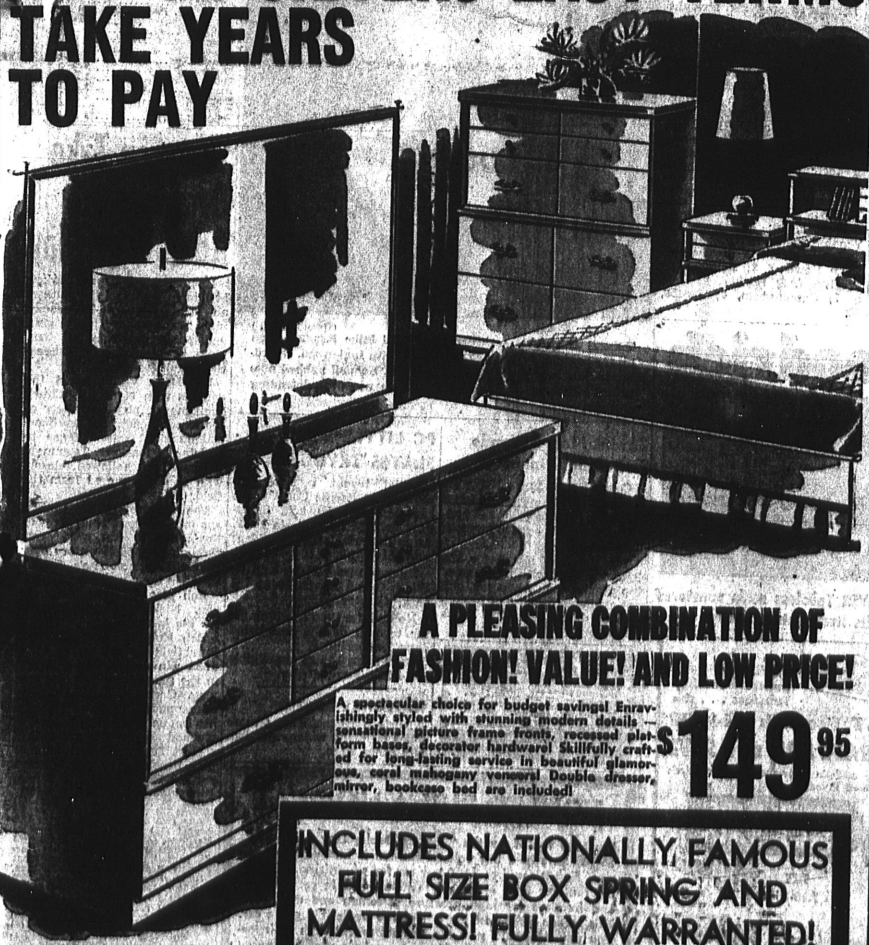

A PLEASING COMBINATION OF FASHION! VALUE! AND LOW PRICE!

$149⁹⁵

INCLUDES NATIONALLY FAMOUS FULL SIZE BOX SPRING AND MATTRESS! FULLY WARRANTED!