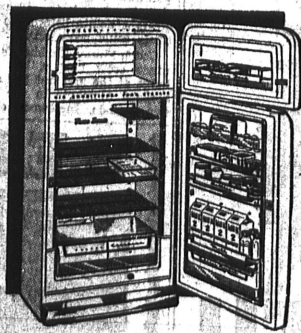

PHILCO 2-Door Automatic 10 cu. ft.

2-Door Twin-System Philco with 2 1/2 Cu. Ft. Master Freezer!

- New Concept 2-Door Design
- Exclusive Philco Twin-System
- 2 1/2 cu. ft. Zero-Zone Freezer
- Air-Conditioned Refrigerator Storage
- New System of Frost Prevention
- No Controls to Set or Forget
- New Double-Depth Dairy Bar 4 one-half gallon Milk Cartons on Single Shelf
- Removable Door Shelves—Adjustable Refrigerator Shelves
- Door Storage for Butter, Eggs, Milk, Cheese and Bottles

Reg. Price
$429⁹⁵

YOU PAY

$299⁹⁵ WITH TRADE

Never before such a value! America's favorite 2-door refrigerator can now be yours at the lowest price in history! All the exclusive convenient features available today are yours in this model. Offer limited, come in or call today. Easy terms, free delivery.

BUY ON SILVER'S WORRY FREE CREDIT

TERMS **$2⁰⁰** As Low As **2⁰⁰** WEEK

OUT OF TOWN AND CREDIT CLEARED BEFORE YOU WAIT

**Open Every Night 'til 9 p.m.
Sundays 11 to 7
NO GIMMICKS—NO CODES
We Sell and Deliver As Advertised**

SILVER'S

512 North Hawthorne Blvd.
Corner 120th St.