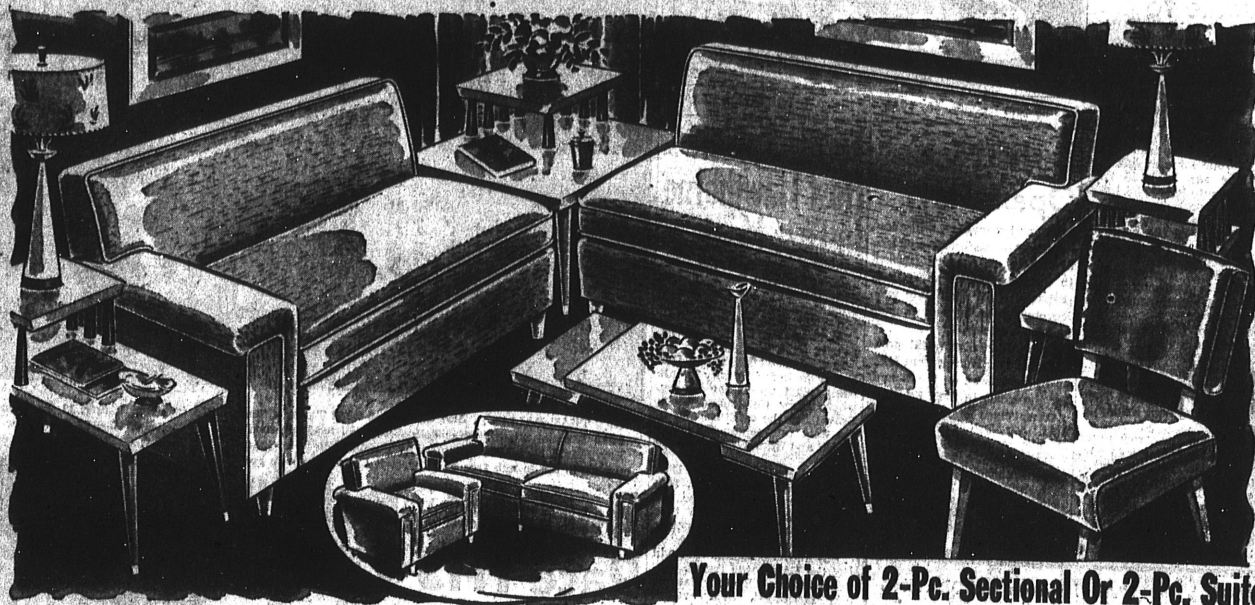

Your Choice of 2-Pc. Sectional Or 2-Pc. Suite!

A complete outfit of dazzling, decorator-picked beauty and comfort at staggering savings! The stunning tables with lined oak formica tops, the beautiful lamps, smart with either the handsome adaptable 2-piece sectional or the glamorous conventional living room suite! Here's a phenomenal outfit value!

$129⁹⁵

FULLY GUARANTEED

**BUY ON SILVER'S EASY TERMS
TAKE YEARS
TO PAY**