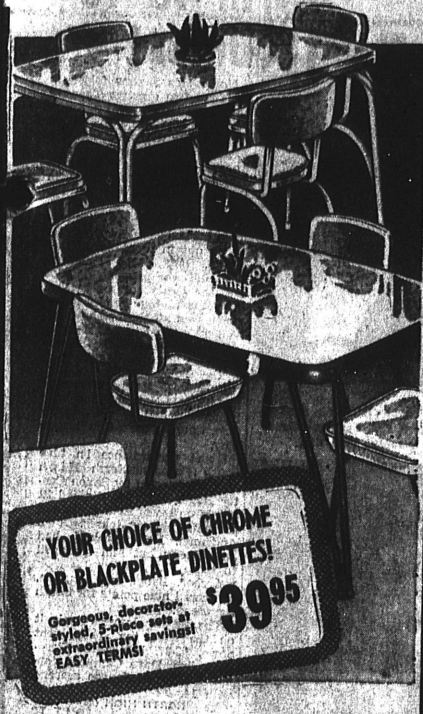

SAMPLES FROM THE FURNITURE SHOWS

EXCLUSIVE ORIGINALS ONLY AT 520 N. HAWTHORNE BLVD.

YOUR CHOICE OF CHROME OR BLACKPLATE DINETTES!

Gorgeous, decorator-styled, 5-piece sets at extraordinary savings! EASY TERMS!

$39⁹⁵