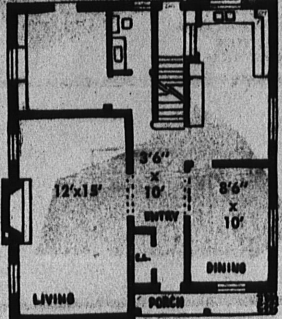

- Carpeting
- Labor
- Hand Sewing
- 40-oz. Waffle Pad
- Tackless Stripping
- Door Metals
- Expert Workmanship, Trained Mechanics