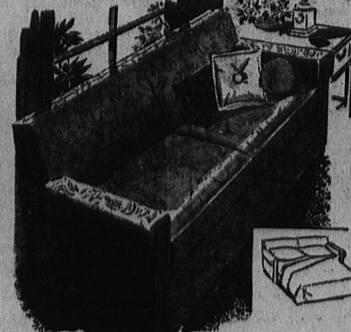

Beta Sigma Phi Council to Mark Founders' Day April 27

Theme "Land of Heart's Desire" was chosen by the South Bay Area Council of Beta Sigma Phi sorority for its Founders' Day banquet and dance which will be held at the Smith Brothers' Fish Shanty in Waverly Saturday, April 27, at 6:30 p.m. The group representing the five chapters of the South Bay Area Council met at the home of Mrs. Donald A. Bromley, Inglewood, recently. Representing their chapters were Mrs. Thayne Connell, Pi Phi, Manhattan Beach; Mrs. Carl Andress, Lambda Eta, South Bay area; Mrs. Dave Dawson, Rho Xi, Lawndale; also participating in the affair will be Theta Nu chapter of Torrance and Omicron Pi of Torrance.

A California theme will be used throughout the program with fruit and flowers decking the tables and the programs will be made in the shape of the state of California. The program for the evening will be as follows: welcome and pledge of allegiance led by Mrs. B. J. Garrison, president of South Bay Area Council; opening ritual repeated in unison; Beta Sigma Phi grace by Mrs. Donald Dawson, president of Rho Xi chapter; pledges will be welcomed by Mrs. William Swisher, vice president of South Bay Area Council; a brief summary of sorority activities on the 26th anniversary given by Mrs.

Robert Todd, president of Pi Phi chapter; a poem, "Our Charter is Our Sovereign Right," will be read by Jan Ninevic, president of Theta Nu chapter; Mrs. Donald Bromley of Pi Phi will then read a message from Walter W. Ross, founder of Beta Sigma Phi. The Founders' Day pledge will be read in unison led by Mrs. Carl Andress, president of Lambda Eta. The prize winning song, "You're a Beta Sigma Phi," will be sung by Mrs. Jack Hadley.