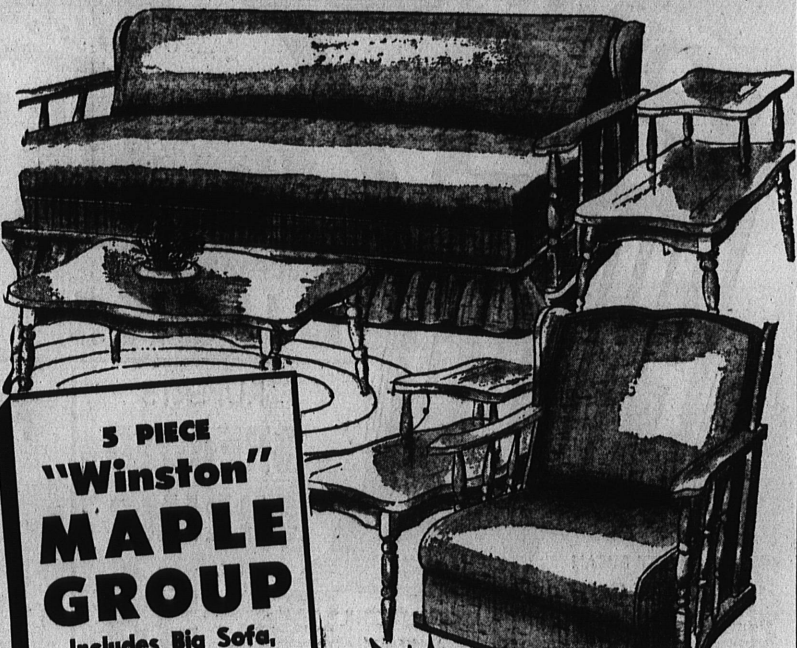

MAPLE RANCHER
DESK & CHAIR
DESK **\$39⁹⁵**
CHAIR **\$9⁹⁵**

FOAM RUBBER
MATTRESS PAD
\$2⁸⁸

FULL SIZE GAS
POWER MOWER
\$59⁹⁵

ASSORTED SOFA
PILLOWS
99¢

Here's a Terrific Deal!

5 PIECE
**"Winston"
MAPLE
GROUP**
Includes Big Sofa,
Swivel Rocker
and 3 Tables
229⁸⁸
True, Authentic Styling in Rich Glowing
Salem Maple
\$2.00 WEEK!