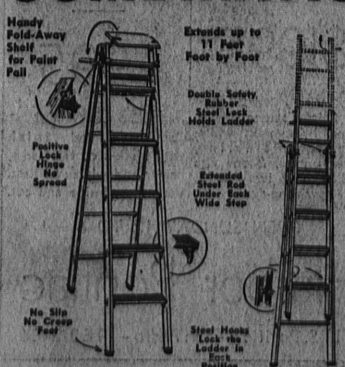

COMBINATION LADDER

The Ladder That Does Everything
Combination Step Ladder and Extension Ladder

Sells Elsewhere for $12.95
Regular Price **7.77**
$10.39

An absolutely sensational buy in this all-purpose ladder. For inside and outside use! Sturdy Fir side rails and Hickory rungs... A perfect handy step-ladder that EXTENDS, with ease, to 7 ft., 8 ft., 9 ft., 10 ft. and 11 ft. No Deliveries... No Sales to Dealers!