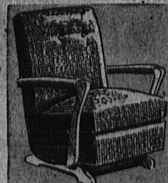

Platform Rocker
Regular 47.95 **39.88**

7-Pc. Jet Steel Dinette Group

Regular 119.50

99⁸⁸

9.99 DOWN, Sears Easy Terms

Modern 7-piece set . . . 36x48" plastic table top extends to 72" with two 12" leaves. Choice of 4 wood-grain finishes. 6 comfortable chairs, padded and plastic covered.