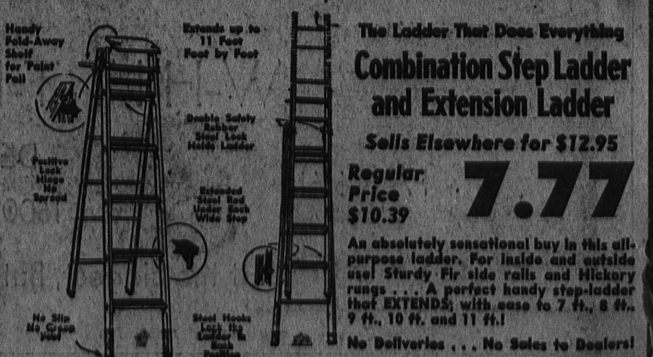

COMBINATION LADDER

The Ladder That Does Everything
Combination Step Ladder and Extension Ladder
Sells Elsewhere for $12.95

Regular Price **7.77**
$10.39

An absolutely sensational buy in this all-purpose ladder. For inside and outside use! Sturdy Fir side rails and Hickory rungs... A perfect handy step-ladder that EXTENDS; with ease to 7 ft., 8 ft., 9 ft., 10 ft. and 11 ft!
No Deliveries... No Sales to Dealers!