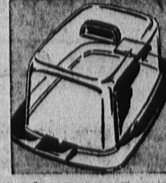

Cake Cover, Tray
Lock-life feature **2.49**
Just pick up cake cover by handle and carry it where ever you want. Color tray, clear cover. 13" diameter tray.