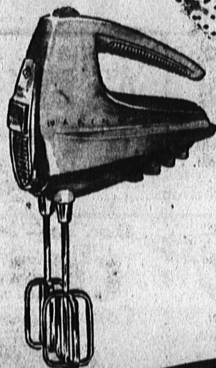

Presto Electric Cooker
Formerly 29.95 **18⁸⁸**

Automatic Skillet

Originally 24.95 **11⁸⁸**

This wonderful "Presto" with automatic heat control, will hold from 6 to 8 generous servings. It fries, bakes, stews, braises, chafes, and casseroles. This is the skillet that saves time and brings out the best in food. Buy today!
Lid Extra 1.97

"Capri" Roto-Broil

New Low Price **39⁸⁸**