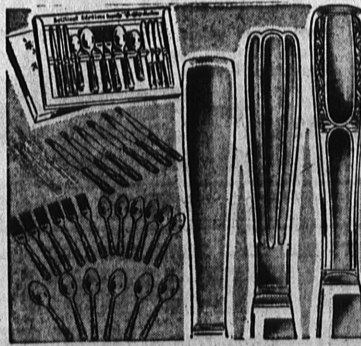

Stainless Tableware Sets

24-Piece Starter Service for Six

Choose from three beautiful patterns . . . Plaza, Simplicity, Lake Shore. Made of the finest stainless steel . . . will wear forever. One-piece hollow handled knives. Includes six teaspoons, six knives, six forks and six tablespoons.

15⁹⁵

Just for Her . . . Give Copper Bottom Stainless Steel Ware

Famous Maid of Honor 4-Piece Set Packaged for Giving

Regular 31.45 Set

26⁸⁸
2.69 DOWN,
Sears Easy Terms