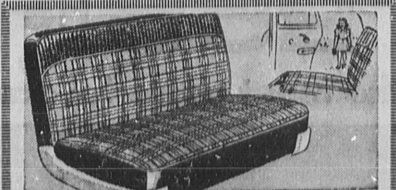

Saran Plastic Seat Covers

Regular 15.95 **9⁸⁸**
Limited Quantity, Sizes, Colors!

Tailored of tough SARAN plastic . . . ALLSTATE covers designed to fit most 2 and 4-door sedans. Dress up your car with smart new beauty at 6.07 savings! . . . Some 19.95 styles for 12.88.

SEE SEARS 2 TV SHOWS "Waterfront", every Wednesday at 9 P.M., Channel 11. "Dr. Hudson's Secret Journal", every Sunday 9 P.M., Channel 11.