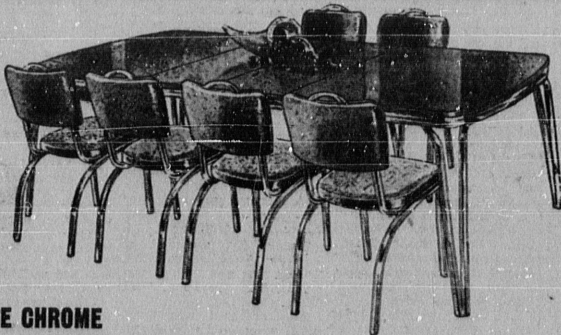

\$99⁸⁸ 1.00 Week

MODERN 2 PIECE SECTIONAL SET

Distinctively styled for extra comfort. Reversible Foam Rubber cushions. Extra large sections to accommodate four people comfortably.

7 PIECE CHROME DINETTE SET

YOU CAN HAVE THE CONVENIENCE OF MORE SEATING FOR LESS COST . . .

Reg. 99.95 Value!

\$69⁸⁸

75¢ Wk.

5 Piece CHROME DINETTE SET 50¢ Week

A LONG LASTING DINETTE SET AT A LOW - LOW PRICE!

Reg. \$69.95 Value!

\$49⁸⁸