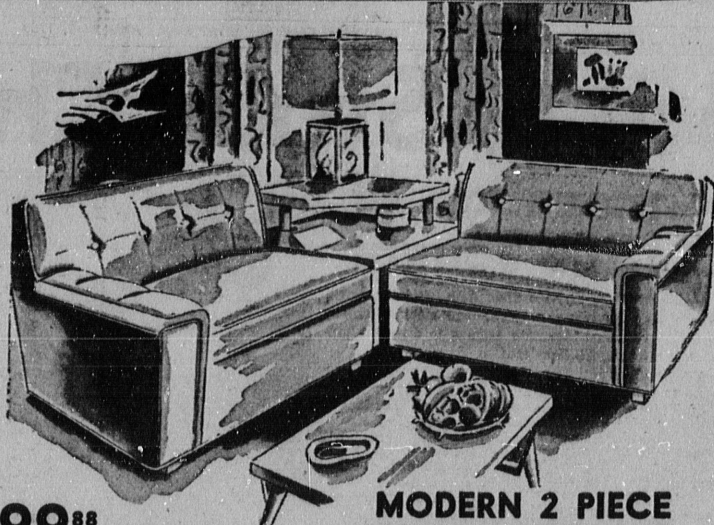

Mc MAHAN'S

January Markdowns!

NOW IN PROGRESS

Mc Mahan's

Mc Mahan's

SALE

SAVE on these Special Low Priced Bedroom Furniture Values!

HEAD BOARD STYLE BEDROOM SET

ONLY \$59⁸⁸

HEADBOARD BED
MR. & MRS. CHEST
LARGE MIRROR

HEADBOARD BED
Mr. & Mrs. CHEST
LARGE MIRROR

75¢ WEEK

Here's economy and beauty too. Large Mr. & Mrs. Chest with drawers and built in night stands. Beautiful Blond finish.

\$99⁸⁸ 1.00 Week

MODERN 2 PIECE SECTIONAL SET

Distinctively styled for extra comfort. Reversible Foam Rubber cushions. Extra large sections to accommodate four people comfortably.

7 PIECE CHROME DINETTE SET