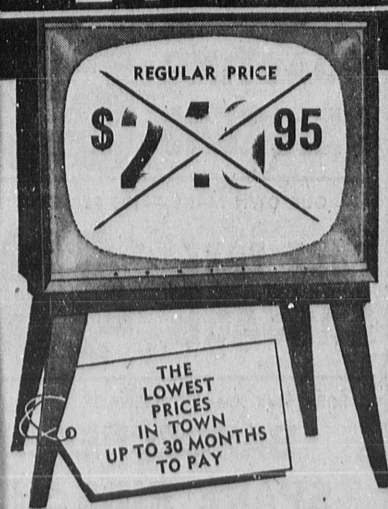

Admiral 24" TV

REGULAR PRICE ~~$219.95~~
THE LOWEST PRICES IN TOWN UP TO 30 MONTHS TO PAY

WOW! IT'S A GIANT 24" T.V.

REMEMBER OUR PRICES INCLUDE 1 FULL YEAR WARRANTY ON PICTURE TUBE—90 DAYS ON ALL OTHER TUBES AND PARTS FREE DELIVERY

HERE'S MORE PROOF OF KENT'S GREATER SAVINGS

BIGGEST TELEVISION VALUE IN TOWN ACT NOW!

ALL THE CREDIT YOU NEED KENT STORES CHEERFULLY GIVE TERMS

ONLY A LIMITED NUMBER OF SETS AT THIS SPECTACULAR SAVING... PRICED LOWER THAN YOU WOULD EVER DREAM POSSIBLE