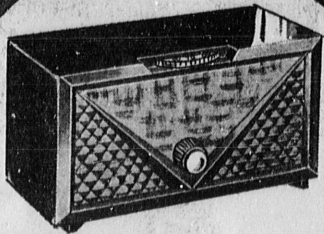

13.95 Gift Table Radio

11⁸⁸

Mail Christmas Greetings NOW!