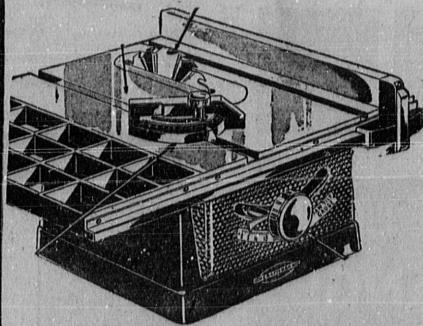

Save 32.00-Craftsman 8-inch Bench Saw

106.88 Combination includes Regular 106.88

- Regular 69.50 Tilt Arbor 8" Saw
- Regular 8.95 Grid-type Extension
- Regular 4.20 Set of two Blades
- Regular 19.95 Molding Cutter Head Kit
- Regular 1.30 Molding Head Insert
- Regular 2.98 Sanding Disc, 8" size

74.88

SAVE TO 15.96 - Powerful Allstate Batteries

Regular 12.45 to 24.95

Built for longer service... new plastic fortified separators resist heat and cold. Armaloy "93" grid metals contain more lead for greater rust resistance. Loaded with reserve power... installed FREE!

8.99

with Old Battery 4-Volt Battery 24-mo. GUARANTEE