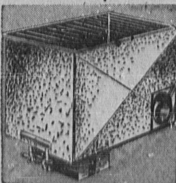

Gas Floor Furnace

Regular 49.95 **SAVE 14.95** '35
Buy this Homart 25,000 BTU furnace now, save! Manual control. Easy to install.
40M BTU, Regular 42.95 . . . $45
50 M BTU, Regular 49.95 . . . $55

SAVE 17.62 — Homart Gas Glass-Lined Water Heater

Regular 87.50

69⁸⁸

30-Gallon Size Regular 96.50 **77.88**

Deluxe Water Heater

Regular 106.50 **94.88** 30-gallons
SAVE 11.62
Glass lined tank with snaw, super-fast recovery rate of 42-gallons per hour
40-Gal. Size Regular 125.50 **109.88**