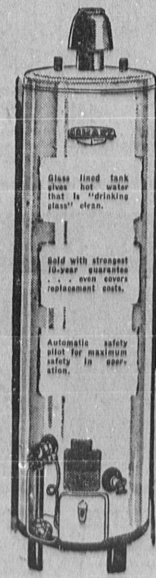

New Concrete Fence

Pink or white, 3-ft. high **2.60** lineal ft.
Eye-pleasing modern design concrete panels. Expertly installed.
4 ft. high **3.40**
5-ft. high **3.40**

Redwood Fencing
10% OFF
On Material and Labor

Santa Rosa or San Luis Rey styles to add new beauty to your home. Redwood requires little maintenance. Buy now!

Chain Link Fencing

10% OFF on materials and labor
Woven from 11-gauge galvanized wire for years of service and beauty. We install it or do it yourself, save extra!

Garbage Disposer

Regularly 49.95 **SAVE 14.95** '55
Quickly, quietly disposes of all food wastes . . . including small bones and corn husks. Built for easy installation.

Gas Floor Furnace

Regular 49.95 **SAVE 14.95** '35
Buy this Homart 25,000 BTU furnace now, save! Manual control. Easy to install.
40M BTU, Regular 42.95 . . . $45
50 M BTU, Regular 49.95 . . . $55

SAVE 17.62 — Homart Gas Glass-Lined Water Heater

Regular 87.50

69⁸⁸

30-Gallon Size Regular 96.50 **77.88**

Deluxe Water Heater

Regular 106.50 **94.88** 30-gallons
SAVE 11.62
Glass lined tank with snaw, super-fast recovery rate of 42-gallons per hour
40-Gal. Size Regular 125.50 **109.88**