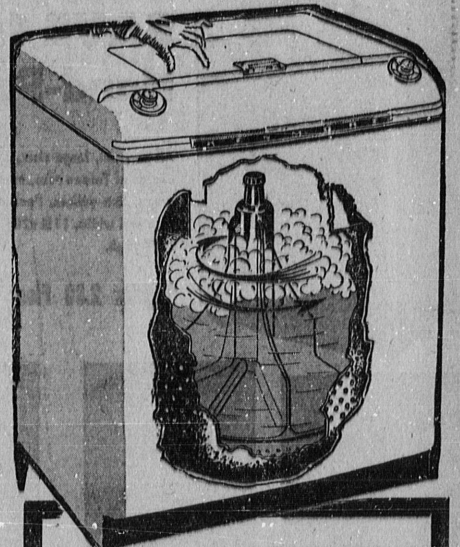

SAVE 50.07! Regular 349.95

11.2 cu. ft. **SUPER-MART**

Now enjoy the most practical food arrangement ever . . . at a super Jubilee saving! Coldspot Super-Mart puts more space for often-used foods at eye-level . . . frozen foods in a slide-out drawer at the bottom . . . and it's automatic defrosting from top to bottom! Just look at those features at left . . . then hurry to Sears. See Model J-11-C.

299⁸⁸

Almost 10 cu. ft. Coldspot Refrigerator
Compare with other makes up to $289, 40-lb. freezer chest, door shelves, vegetable Handi-Bin. Order Model J-9-R now!

199⁸⁸

Carload Special Purchase!

13.2 cu. ft. **Coldspot Freezer**

Compare with other makes up to 349.95

Here's Proof of Jubilee Savings **268⁸⁸**

• Separate fast-freeze compartment

• Two freezer baskets, 1 divider

Look high, look low . . . you won't find a freezer buy to equal this! Feature-packed Coldspot has glacier blue enameled interior, gleaming chromed trim. Ask to see Model 51613 today!

SAVE 45.07 and 65.07

Greatest Savings of the Year on Fully Automatic Deluxe Kenmore Washers

YOUR CHOICE

199⁸⁸

SAVE $75—Regular 214.95 KENMORE BOLT-DOWN AUTOMATIC WASHER . . . Limited Quantity!

139⁹⁵

CHECK THESE JUBILEE SAVINGS!

HUGE JUBILEE RANGE SALE

Choice of 30, 36 or 42-in. Fully Automatic "CP" Deluxe Kenmore GAS RANGES

Compare with other Ranges up to 259.95

YOUR CHOICE **189⁸⁸**

A—30-Inch Kenmore . . .

Packed with "big range" features! Built-in center griddle, clock-controlled 25" oven, smokeless broiler, Ken-Timer.

B—36-Inch Kenmore . . .

C—42-Inch Kenmore . . .