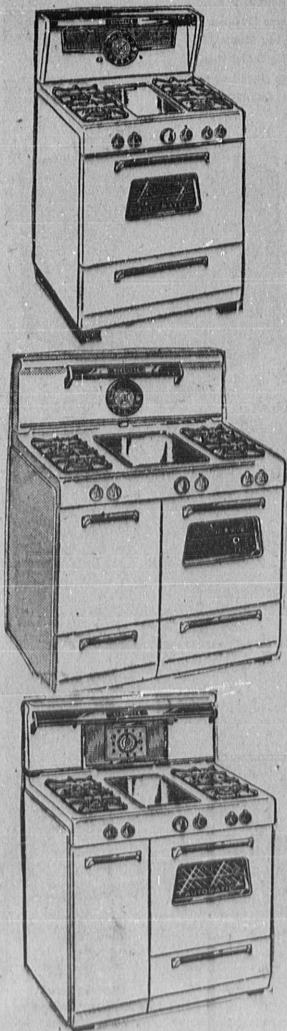

SEARS
INGLEWOOD

Jubilee Sale

HUGE SAVINGS ON ALL YOUR NEEDS

QUICK CHILLER
Super-cold, flip shelf quickly chills juices and desserts.

SERVITRAY
Sliding shelf keeps salads, desserts or other temperature sensitive items.

BOTTLE BASKET
Rolls right out to you. It's generous in size for tall bottles.

CRISPER
Perfect temperature for fruits and veggie tables. Freshens.

MEAT STORAGE
Special film preserves and moisture for fresh meats.

SLIDE-OUT FREEZER
Full width 40-lb. freezer keeps food soft in low freezing.

Freezer Chest at the Bottom
Easy-to-use slide-out drawer shows at a glance the food package you desire. Defrosts automatically.

ICE CUBES
Plenty of cubes in built-in automatic ice maker. Tray-out trays.

POSITIONER
Door positioner holds door open to 240° for easy access to shelves.

BUTTER READY
Keeps butter at your favorite consistency.

SERVISHELVES
Flipping shelf for bacon, ham, butter, small cans.

SAVE 50.07! Regular 349.95

11.2 cu. ft. **SUPER-MART**

Now enjoy the most practical food arrangement ever . . . at a super Jubilee saving! Coldspot Super-Mart puts more space for often-used foods at eye-level . . . frozen foods in a slide-out drawer at the bottom . . . and it's automatic defrosting from top to bottom! Just look at those features at left . . . then hurry to Sears. See Model J-11-C.

299⁸⁸

Almost 10 cu. ft. Coldspot Refrigerator
Compare with other makes up to $289, 40-lb. freezer chest, door shelves, vegetable Handi-Bin. Order Model J-9-R now!

199⁸⁸

Carload Special Purchase!

13.2 cu. ft. **Coldspot Freezer**

Compare with other makes up to 349.95

Here's Proof of Jubilee Savings **268⁸⁸**

• Separate fast-freeze compartment

• Two freezer baskets, 1 divider