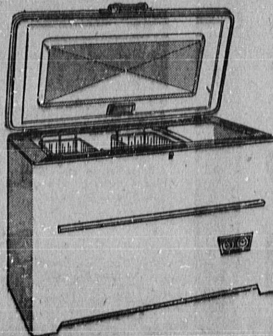

SAVE 50.07! Regular 349.95

11.2 cu. ft. **SUPER-MART**

Now enjoy the most practical food arrangement ever . . . at a super Jubilee saving! Coldspot Super-Mart puts more space for often-used foods at eye-level . . . frozen foods in a slide-out drawer at the bottom . . . and it's automatic defrosting from top to bottom! Just look at those features at left . . . then hurry to Sears. See Model J-11-C.

299⁸⁸

Almost 10 cu. ft. Coldspot Refrigerator
Compare with other makes up to $289, 40-lb. freezer chest, door shelves, vegetable Handi-Bin. Order Model J-9-R now!

199⁸⁸

Carload Special Purchase!

13.2 cu. ft. **Coldspot Freezer**

Compare with other makes up to 349.95

Here's Proof of Jubilee Savings **268⁸⁸**

• Separate fast-freeze compartment

• Two freezer baskets, 1 divider

Look high, look low . . . you won't find a freezer buy to equal this! Feature-packed Coldspot has glacier blue enameled interior, gleaming chromed trim. Ask to see Model 51613 today!

SAVE 45.07 and 65.07

Greatest Savings of the Year on Fully Automatic Deluxe Kenmore Washers

YOUR CHOICE

199⁸⁸

SAVE $75—Regular 214.95 KENMORE BOLT-DOWN AUTOMATIC WASHER . . . Limited Quantity!

139⁹⁵

CHECK THESE JUBILEE SAVINGS!

HUGE JUBILEE RANGE SALE

Choice of 30, 36 or 42-in. Fully Automatic "CP" Deluxe Kenmore GAS RANGES

Compare with other Ranges up to 259.95

YOUR CHOICE **189⁸⁸**

A—30-Inch Kenmore . . .

Packed with "big range" features! Built-in center griddle, clock-controlled 25" oven, smokeless broiler, Ken-Timer.

B—36-Inch Kenmore . . .

C—42-Inch Kenmore . . .