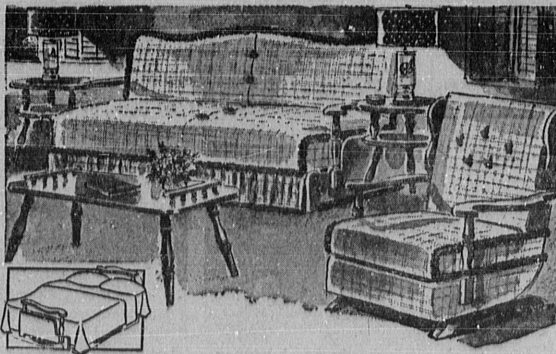

219.95 Value 5-pc. Maple Divan Group

• Specially Priced for Jubilee Sale
• Quality construction throughout

189⁸⁸

Look what you get . . . bed-divan, rocker, coffee table and two matching end tables. As comfortable as it is beautiful . . . divan has resilient coil springs over no-sag spring base that holds up for years of wear. Divan converts to comfortable double bed to give you an "extra bedroom." Decorator tweed tapestry covers in rich colors with trim on rocker and divan in deep-tone maple.

SILVERTONE "BIG LOOK" STYLING!

21" Console TV

$Reg. 199.95 **169⁸⁸**

18.88 DOWN. Sears Easy Terms. Usual Low Carrying Charge

Silvertone Jubilee special . . . big 21" console TV with "Big Look" picture for just 169.88. Vertical chassis removes controls from front panel for allscreen viewing, controls located conveniently on side panel. Clear, steady picture won't fade or flutter. Modern styling gives cabinet clean, functional look . . . Handsome mahogany cabinet to flatter any room decor. Ask to see model 5124.

SILVERTONE 21" TABLE MODEL TV with controls located on top panel . . . 128.88

REGULAR 29.95 CLOCK-RADIOS . . . 27.88

FORMERLY 129.95 CONSOLE RADIO-PHONO . . . 88.88