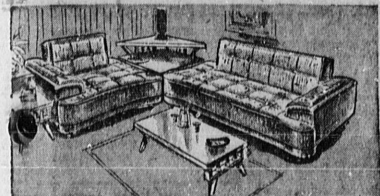

HURRY! SHOP EARLY—HUNDREDS OF SENSATIONAL PRICE CUTS IN EVERY DEPARTMENT!

Free Sale

SAVINGS ON ALL YOUR NEEDS

179.95 Sofa-Bed & Chair
 SAVE 20.07 . . . well padded coil spring seat, boucle cover, welt and button trim. Blond, black or walnut finish.
159⁸⁸
 15.99 DOWN, Sears Easy Terms, Usual Low Carrying Charge
 27.95 TWO-TONE TABLES . . . cocktail, stepped or corner styles, lined oak plastic tops.
16.88
 SAVE OVER \$40 . . . Any 3 for . . . \$49