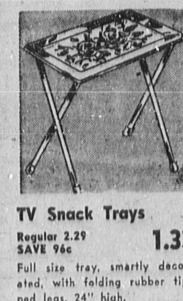

TV Snack Trays
Regular 2.29
1.33
Full size tray, smartly decorated, with folding rubber tipped legs. 24" high.

SAVE 10^c
69c Ground Steer Manure
2-cu. ft. 59^c bag
Cross country manure . . . finely ground and cured to eliminate weed seed.

SAVE 99^c
4.98 Garden Peat Moss
6-cu. ft. 3⁹⁹ bale
Buy now and save . . . Loosen hard packed soil with Cross Country Peat Moss.