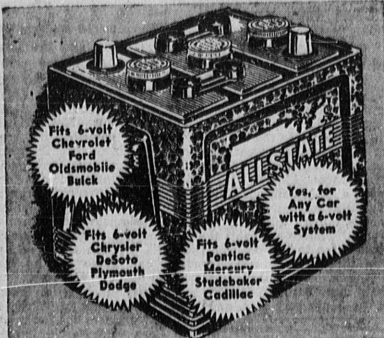

12.45 to 25.95 Batteries
Jubilee Special!
8⁹⁹
ALLSTATE fits any 6-volt car and is guaranteed for 24 months . . . honored at all Sears. Installed FREE!
and old battery 6-volt model