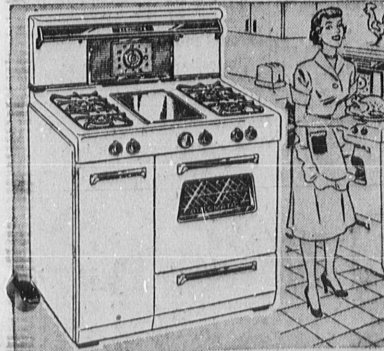

259.95 Kenmore Gas Range
You SAVE 70.07
189⁸⁸
Fully automatic 36" Kenmore . . . Built-in center griddle with cover, smokeless broiler, clock-controlled oven, lamp, electric clock, 1-hr. timer, C.P.
55 DOWN, Sears Easy Terms, Usual Low Carrying Charge