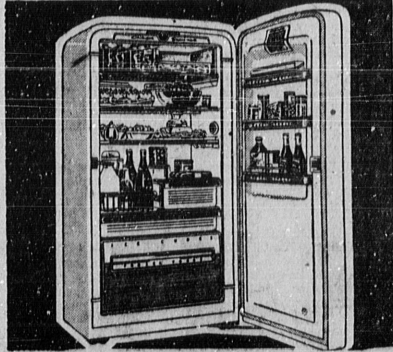

HURRY! SHOP EARLY—HUNDREDS OF SENSATIONAL PRICE CUTS IN EVERY DEPARTMENT!

Free Sale

SAVINGS ON ALL YOUR NEEDS

179.95 Sofa-Bed & Chair
 SAVE 20.07 . . . well padded coil spring seat, boucle cover, welt and button trim. Blond, black or walnut finish.
159⁸⁸
 15.99 DOWN, Sears Easy Terms, Usual Low Carrying Charge
 27.95 TWO-TONE TABLES . . . cocktail, stepped or corner styles, lined oak plastic tops.
16.88
 SAVE OVER \$40 . . . Any 3 for . . . \$49

Reg. 349.95 Refrigerators
 You SAVE 50.07
299⁸⁸
 Coldspot SUPER-MART has 11.2 cubic feet of storage space . . . puts more space for often-used foods at eye-level. Slide-out frozen food drawer, automatic defrosting, many other features.
\$289 Coldspot . . . compare with others . . . 9.9 cu. ft. 199.88
 50 DOWN, Sears Easy Terms, Usual Low Carrying Charge