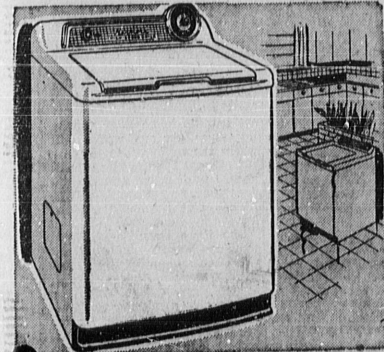

249.95 Automatic Washer
You SAVE 50.07
199⁸⁸
Take all the work out of washday with a Kenmore washer and dryer. Just load the big 9-lb. tub, set it and forget it. Flexible cycle, water selector control. Model 553860.
214.95 Automatic Washer . . . SAVE $75 . . . 139.95
55 DOWN, Sears Easy Terms, Usual Low Carrying Charge