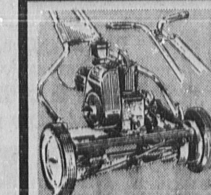

SAVE 10^c
69c Ground Steer Manure
2-cu. ft. 59^c bag
 Cross country manure . . . finely ground and cured to eliminate weed seed.

SAVE 99^c
4.98 Garden Peat Moss
6-cu. ft. 3⁹⁹ bale
 Buy now and save . . . Loosen hard packed soil with Cross Country Peat Moss.

50-ft. Plastic Hose
 Regular 7.98
5.66
 King-size 9/16" diameter plastic hose with brass couplings.
 4.98 Plastic Hose . . . 3.66 50-ft.

49.95 Value 3-Speed Bike
Jubilee Special!
39⁸⁸
 Glossy jet black imported J. G. Higgins models. Chrome trimmed, many features. Boys' and girls' models.
 55 DOWN, Sears Easy Terms, Usual Low Carrying Charge