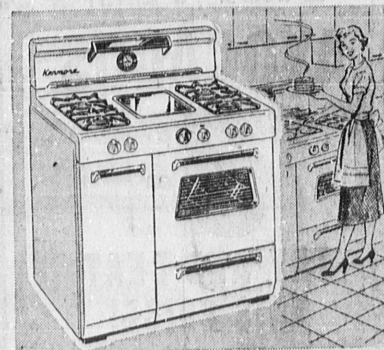

**Garden Spreader**

Regular 7.95

**5<sup>99</sup>**

Holds 25-lbs. of fertilizer. Use it also for seeding. Full 16" spread. Rubber tires.

**5-ft. Stepladder**

Regular 4.49

**3<sup>33</sup>**

Made of select wood with well-braced steps. Folding paint shell. Buy now, save!

SEE "Kingdom of the Sea" EVERY WED. NIGHT 9:00 on Channel 13 KCOP

**36" C.P. Gas Range**

189.95 Value

Kenmore has completely automatic lighting, no matches needed. Handy top griddle. 20" Vit-Bake oven, smokeless broiler built-in lamp, clock-timer, other features.