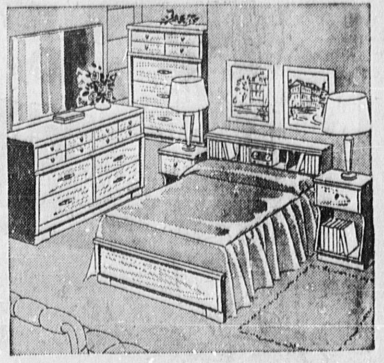

8.49 DOWN, Sears Easy Terms, Usual Low Carrying Charge

5.95 Value Metal Bed Frame . . . 3.88

FULL SIZE **84.88**

TWIN SIZE **74.88**

**Mahogany Bedroom Group**

Save 13.02—Reg. 122.90

Includes large double dresser with mirror, bookcase headboard in "Seafoam" finish on mahogany veneers. Duvetted and center-guided drawers with brass pulls.