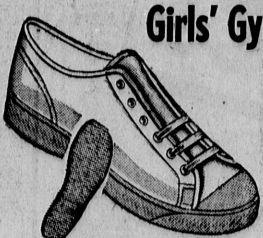

Girls' Gym Shoes

'Jeepers' **3.59**

Lace-to-toe model for perfect fit. White canvas uppers, crepe rubber soles, cushion arch. 3 1/2-9.

Special Back to School Bonus!

Looseleaf Filler 10c
Giant size package for 2-ring binder. Ruled. 10 1/2x8.

'Scripto' Pencils 49c
'Scripto' liquid lead writes dry, won't rub, smear.

FREE Typing Table with Tower Typewriter

Regular 76.45 Plus 6.95 Table **69.50**

plus fed. tax
Sears Easy Terms, usual low carrying charge
Sears Challenger portable typewriter with full size keyboard with full segment shift, 2 color ribbon, many other features. With carry case.