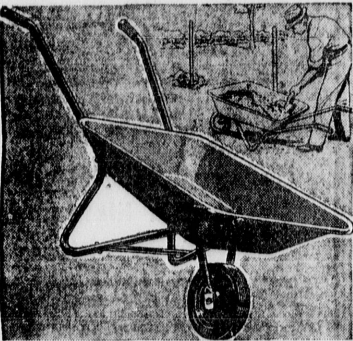

DUNLAP WHEELBARROWS
Regular 10.95 **7.99**