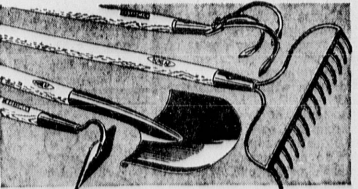

GARDEN TOOL GROUP
Regular 1.98 to 2.29 each **1.77**

Your choice of long handle shovel, bow-type garden rakes, hoes, and 3-line cultivators. Waxed ash handles in steel heads.