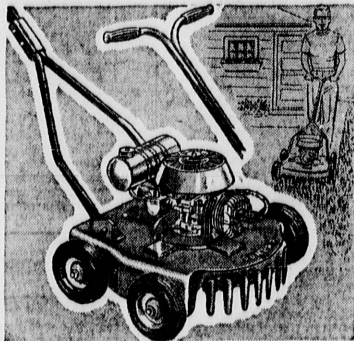

16-in. Rotary Mowers
Regular 67.50 **48.99**

4.90 DOWN, Sears Easy Terms Usual Low Carrying Charge
Convenient, lightweight, cuts your lawn smooth and even. Height of cut adjustable from 1/4 to 2 1/4 inches. Nick-resistant blade, shock-absorbent mounting. One-HP gasoline engine. Economical operation.