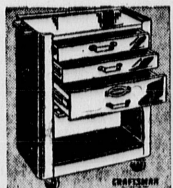

Roller Cabinets
Regular 43.50 **29.88**

Heavy gauge auto body steel, ball bearing rubber wheels, 3 drawers, compartment. 17x25 1/2 x 32" high.