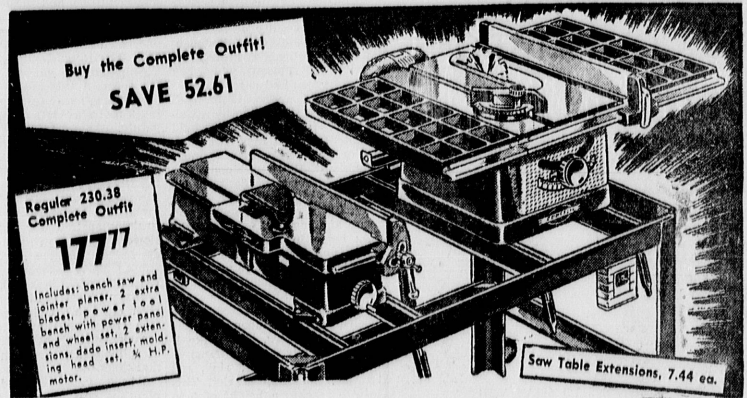

4 3/8-in. Jointer-Planer
Regular $56 **44.88**
SAVE 11.12

4.49 DOWN, Sears Easy Terms, Usual Low Carrying Charge
Craftsman quality at savings. Three full 4 3/4" high speed knives. Massive semi-steel base. Precision ground table with three-point suspension mounting. Extremely accurate.

8-inch Bench Saw
Regular 69.78 **56.88**
SAVE 12.90

5.69 DOWN, Sears Easy Terms, Usual Low Carrying Charge
Famous Craftsman quality now at a sensational sale price. Full 8" tilting arbor model... table always stays level for accurate, safe work. 2 extra blades.