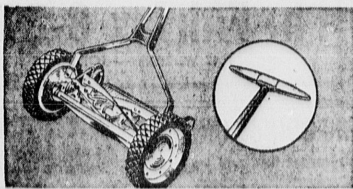

CRAFTSMAN HAND MOWER
Regular 34.50 **26.99**

Our best 18-inch hand mower! Oil impregnated bearings. 5 real blades are high carbon, autotempered steel.