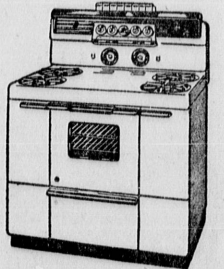

1334 EL PRADO

MAYTAG AND FRANK'S BRING YOU...

high style wrought iron and chrome Coffee Warmer

regular \$2⁵⁰ value

only 69¢

when you come in to see the exciting New

MAYTAG GAS RANGES AND AUTOMATIC WASHERS

NEW - FOR '55

\$349⁹⁵

Model 21202 - Colonial Maple

Here's your best value in budget-priced, quality television. It's Packard-Bell's sensational 21" console. All the features of top engineering are built-in. See model 21201.

\$199⁹⁵

MODEL 21201 - WALNUT FINISH

Shutter style doors accent the beauty of this handcrafted television cabinet. Inside, see the big 21" Aluminized-tube picture; bright, clear, sharp. Rangefinder "98" Chassis brings you the best picture of the year.