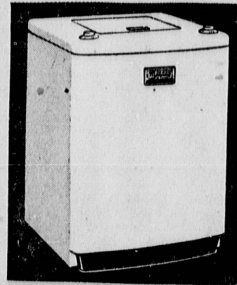

1334 EL PRADO

MAYTAG AND FRANK'S BRING YOU...

high style wrought iron and chrome Coffee Warmer

regular \$2⁵⁰ value

only 69¢

when you come in to see the exciting New

MAYTAG GAS RANGES AND AUTOMATIC WASHERS

NEW - FOR '55

Packard-Bell TV

RANGEFINDER CHASSIS brings the big TV picture in with greater contrast and more power. The VIEW-LOCK STABILIZER locks it on the screen. Packard-Bell's exclusive TRU-VUE PICTURE LENS filter out harsh, hard light. Add up the features. Here's your best buy in quality-engineered TV!

\$349⁹⁵

Model 21202 - Colonial Maple

Here's your best value in budget-priced, quality television. It's Packard-Bell's sensational 21" console. All the features of top engineering are built-in. See model 21201.

\$199⁹⁵

MODEL 21201 - WALNUT FINISH

Shutter style doors accent the beauty of this handcrafted television cabinet. Inside, see the big 21" Aluminized-tube picture; bright, clear, sharp. Rangefinder "98" Chassis brings you the best picture of the year.