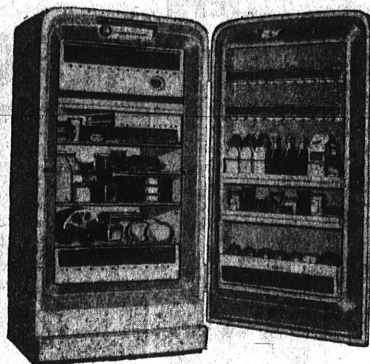

WESTINGHOUSE SPECIAL VALUES

Model	Was	NOW
Double Dr. 12 Cu. Ft. TGF-116 FROST FREE	517.02	419.00
10 Cu. Ft. Deluxe DFG-105 FROST FREE	440.00	348.77
FROST FREE DFG-87	363.89	288.88
Upright FREEZER VFE 85 8 1/2 Cu. Ft.	369.00	268.88
Electric WATER HEATER 40 GAL.	179.00	105.00
COMBA. SINK AND DISHWASHER	469.95	369.95
1954 Deluxe LAUNDROMAT	299.95	239.95
1954 Deluxe AUTO. DRYER	239.95	179.95

BEDROOM DEPT.

4 PC. BEDROOM SET 9 Drawer Dresser, Plate Mirror, Bed and Stand	WAS 209.95	NOW 169.95
5 PC. BEDROOM SET 8 Drawer Dresser, Mirror, 2 Nite Stands, Headboard made from finest quality Birch	WAS 279.50	NOW 229.50
6 PC. BEDROOM SET Solid Modern Walnut Our Finest Set	WAS 469.95	NOW 399.50
5 PC. BEDROOM SET 9 Drawer Dresser, 2 Stands, Bed Mirror Modern Maple	WAS 284.50	NOW 179.50
3 PC. BEDROOM SET IDEAL FOR THAT EXTRA ROOM!	WAS 124.95	NOW 89.50
ALL COLORS BLANKETS LARGE 72x84	WAS 6.95	NOW 4.59