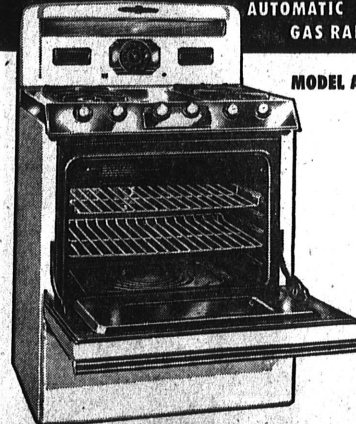

We
Rent
All Types
of
Hospital
Equipment

USE
OUR
LAY-AWAY
PLAN

**FRANK'S
FURNITURE**
ARE GIVING THE
HIGHEST TRADE

ALLOWANCE FOR YOUR OLD RANGE
ON ANY NEW BEAUTIFUL '55

O'KEEFE & MERRITT
AUTOMATIC
GAS RANGE

Giant 24" Low-Temperature
Oven, Automatic COIL-
LITE Oven Pilot, Mammoth
Storage Drawer, High Po-
sition Smokeless Broiler,
Krome Beauty Control
Panel.

EASY TERMS
\$ **264** 95

O'KEEFE & MERRITT
AUTOMATIC
GAS RANGE

Exclusive HI-VUE Oven,
Grillivator Broiler, Kool
Control Panel, All-Steel
Center Griddle, Auto Top
Burner Control, Pinpoint
Pilots, Fluorescent Lamp,
Low-temperature Oven.

EASY TERMS
\$ **314** 00

O'KEEFE & MERRITT
AUTOMATIC
GAS RANGE

Vanishing Shelf-Cover, Kool
Control Panel, Grillivator
Broiler, All-Steel Griddle,
Giant Top Burners, Auto
Top Burner Control, Pin-
Point Pilots, Low-Tempera-
ture Oven.

EASY TERMS
\$ **329** 00

YES WE STILL HAVE SOME
'54 MODELS IN STOCK
No Money Down -- 24 Months To Pay
Plus the Highest Trade-In Allowance
SAVE SAVE SAVE SAVE