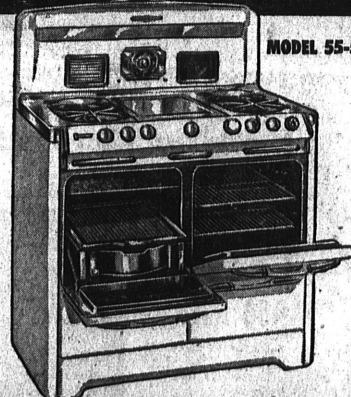

PACKARD BELL 6 TUBE
RADIOS \$ **17** 95
CLOCK
RADIOS \$ **34** 95

SNACK RACK
SET \$ **12** 95
4 SERVING
TABLES
AND RACK

LEAF DESIGN - LARGE SELECTION
TV LAMPS \$ **3** 95

FRANK'S
Furniture Company
1334 EL PRADO - FA8-7682
Complete Home Furnishings - Easy Credit

We
Rent
All Types
of
Hospital
Equipment

USE
OUR
LAY-AWAY
PLAN

**FRANK'S
FURNITURE**
ARE GIVING THE
HIGHEST TRADE

ALLOWANCE FOR YOUR OLD RANGE
ON ANY NEW BEAUTIFUL '55

O'KEEFE & MERRITT
AUTOMATIC
GAS RANGE

Giant 24" Low-Temperature
Oven, Automatic COIL-
LITE Oven Pilot, Mammoth
Storage Drawer, High Po-
sition Smokeless Broiler,
Krome Beauty Control
Panel.

EASY TERMS
\$ **264** 95

O'KEEFE & MERRITT
AUTOMATIC
GAS RANGE

Vanishing Shelf-Cover, Kool
Control Panel, Grillivator
Broiler, All-Steel Griddle,
Giant Top Burners, Auto
Top Burner Control, Pin-
Point Pilots, Low-Tempera-
ture Oven.

EASY TERMS
\$ **329** 00

YES WE STILL HAVE SOME
'54 MODELS IN STOCK
No Money Down -- 24 Months To Pay
Plus the Highest Trade-In Allowance
SAVE SAVE SAVE SAVE