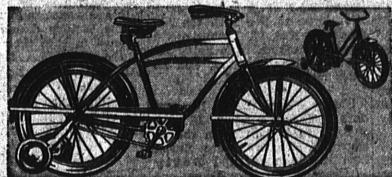

Boy's or Girl's Deluxe 20" JUNIOR BIKE

Regular 39.95
34.88
3.49 DOWN
Sears Easy Terms
Usual Carrying Charge
Ideal size for 5, 6 and 7 year olds. Sturdy tubular steel frame with removable training outrigger wheels.