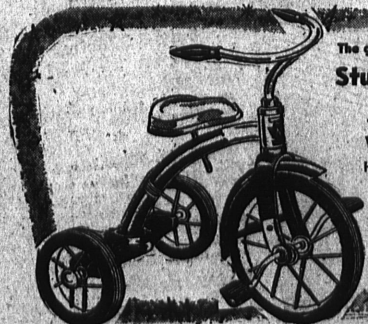

The gift that gives endless pleasure
Sturdy 10-in. TRIKES
12.95 Value **9.88**
Heavy tubular steel frame takes hours of punishment. Big 10" front wheel size with semi-pneumatic rubber tires. Ball bearing front wheel.

SEARS REVOLVING CHARGE PLAN offers you all the services of a charge account - PLUS the additional convenience of spreading payments over a number of months. See the Credit Sales Manager at your nearest Sears store.

Our Very Finest 10" TRIKE

Ball bearing wheels
16.95
Imagine the joy when he or she sees this beauty under the tree. Deluxe model with chrome fender, handlebars and fust rods. Built for speed and safety.

12" 17.95 16" 19.95 20" 20.95