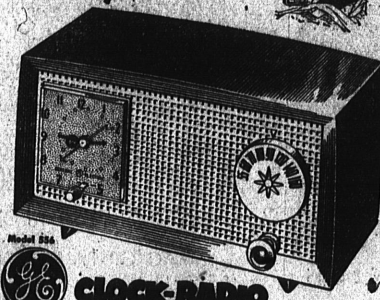

STEAM & DRY IRON — 2 IRONS IN 1

GENERAL  ELECTRIC

Coast to coast — in a recent survey of small radios! the number-one choice

TABLE RADIO

PERFECT FOR ANY ROOM

No Money Down — 50¢ Weekly

Customers everywhere picked this handsome compact G-E Radio as the ideal extra set. Rich brown plastic — perfect for any room. Engineered for famous G-E dependability. Dynapower Speaker. Built-in G-E Beamscope antenna. It's terrific value!

\$19⁹⁵

GENERAL  ELECTRIC

Start Your Day the Pleasant Way

Wake up to Music or News

CLOCK-RADIO

\$29⁹⁵ NO MONEY DOWN \$1.00 WEEKLY

Clock and Radio Combination
Start your day the pleasant way — with a G-E Clock-Radio. Reminds you of appointments, turns on your favorite radio programs automatically. A fine-toned, attractive radio — an accurate electric clock. See, hear it today!

GENERAL  ELECTRIC

NOW! Delicious Coffee Every Time!

GENERAL  ELECTRIC
New, Automatic

COFFEE MAKER

Real Value

On Easy Credit

No Money Down \$1.00 Weekly

\$29⁹⁵

This new G-E Coffee Maker brews from 2 to 9 cups of the finest coffee you ever tasted . . . automatically and easily. Just put the desired amount of water and coffee, set the Brew Selector for mild, medium or strong. Indicator light signals when coffee's "ready!" Balanced for easy pouring with Safety Grip-handle.